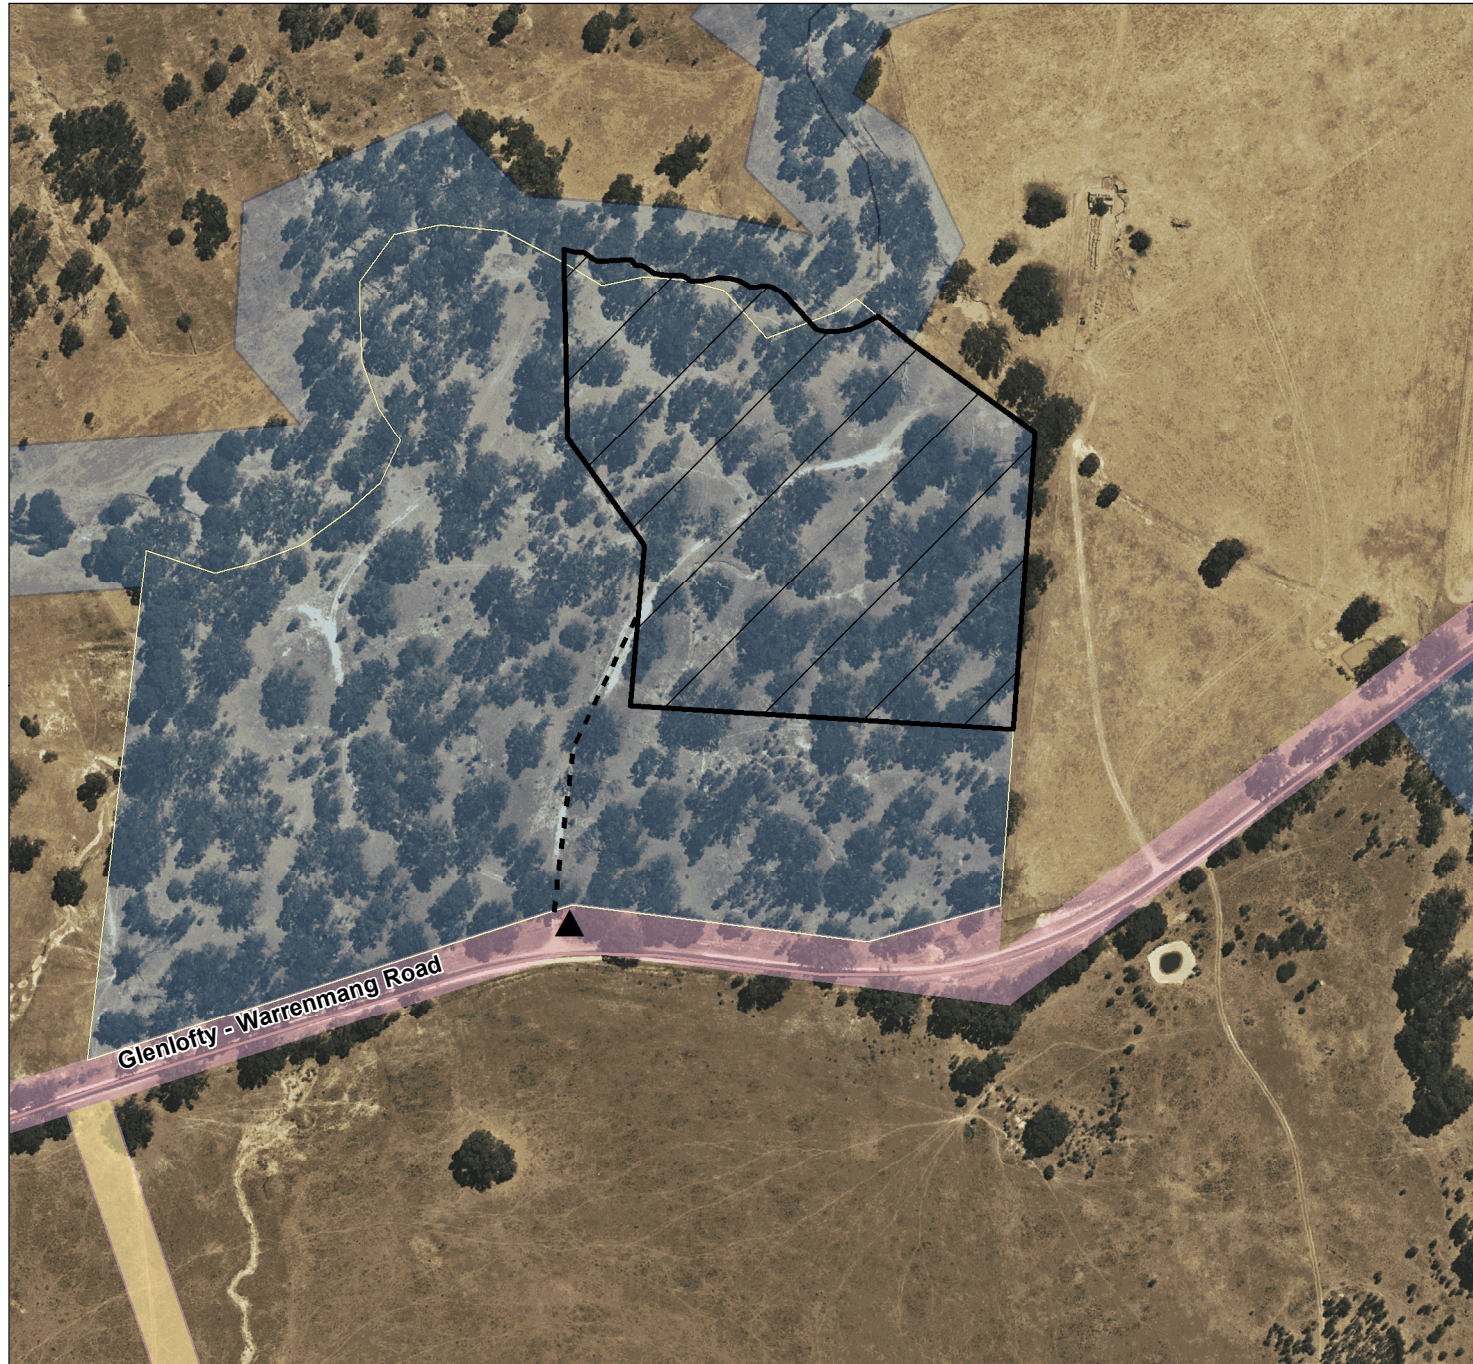

Middle Creek - Moonambel Camping Area 1 (0614599)

Legend

- Designated area
- Parking area
- Pedestrian access point
- Pedestrian access route
- Licence area
- Local Road
- Unused road licence
- Government road reserve
- Crown land

Map produced by DELWP September 2022
 Datum: GDA94
 Projection: MGA Zone 54
 Spatial data is sourced from the Victorian Spatial Data Library.
 Copyright © The State of Victoria,
 Department of Environment, Land, Water and Planning,
 2022