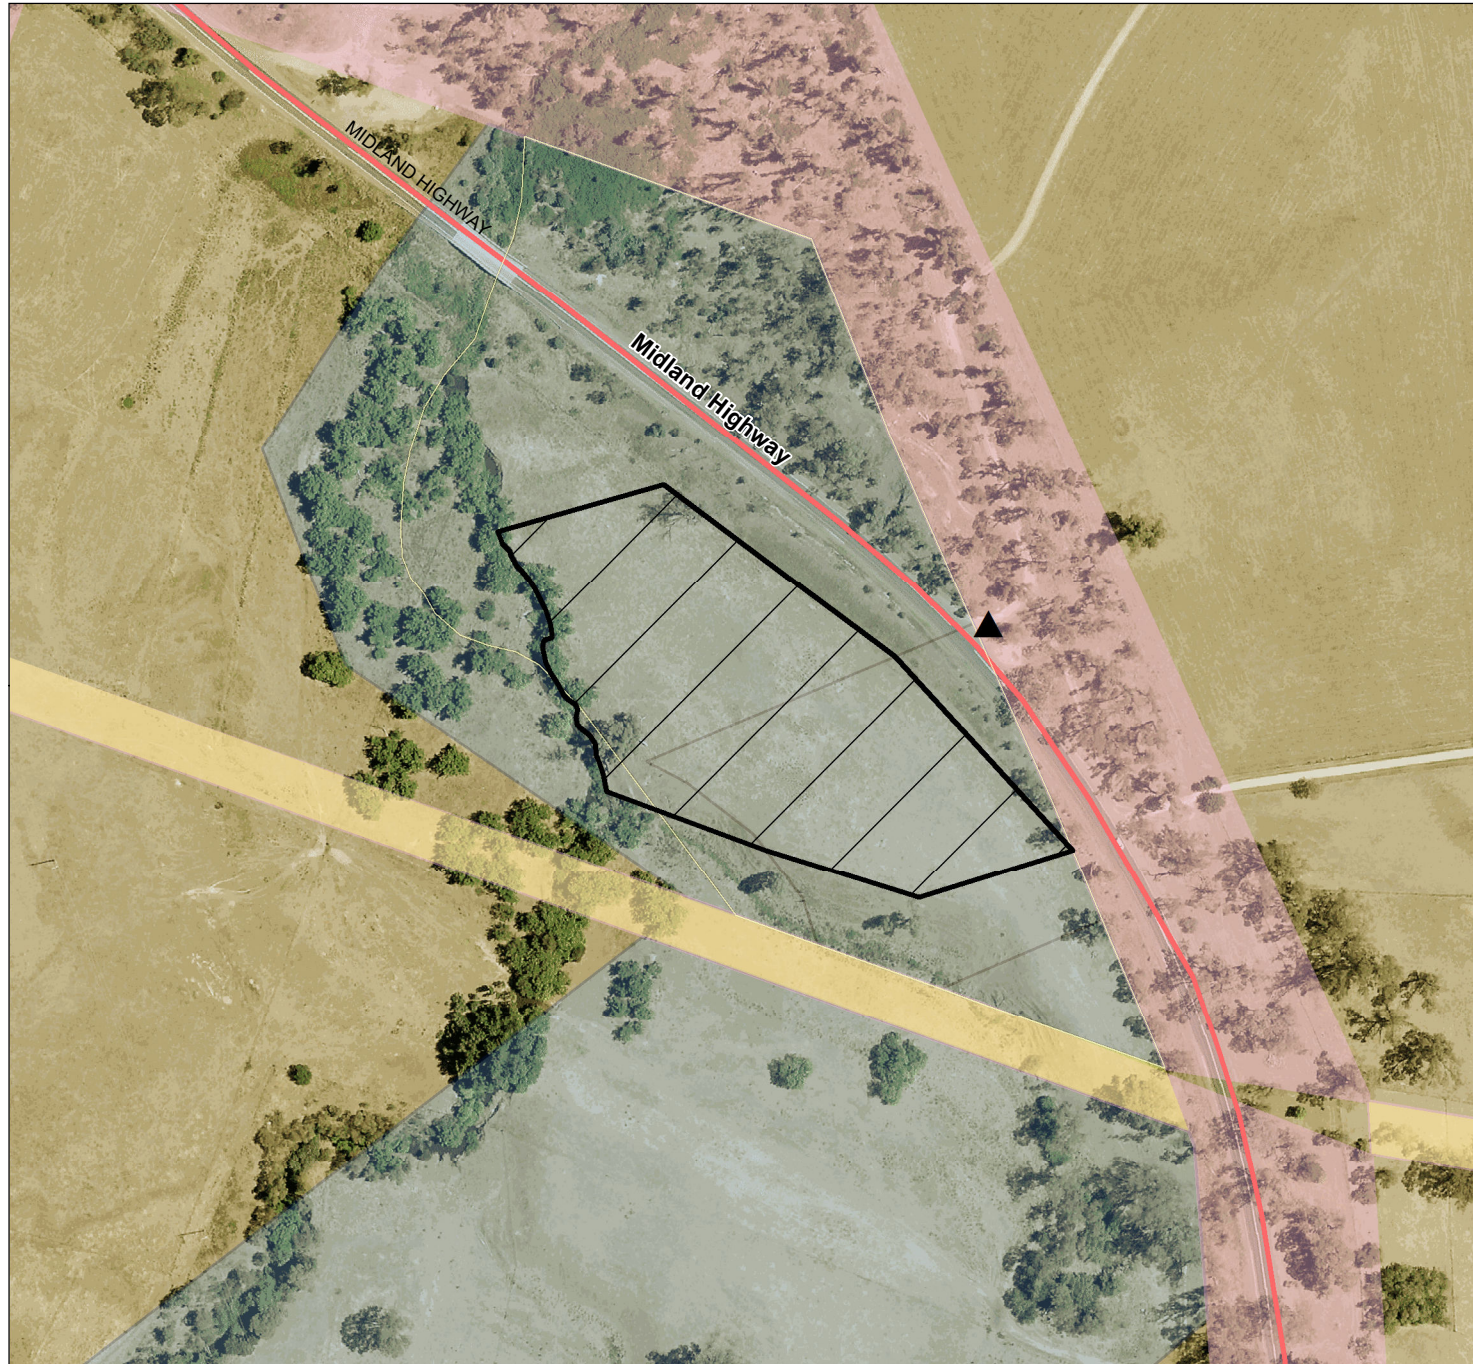

Moonee Creek - Benalla Camping Area 1 (0801377)

Legend

- Designated area
- Parking area
- Pedestrian access route
- Licence area
- Local Road
- Unused road licence
- Government road reserve
- Crown land

Map produced by DEECA February 2023
Datum: GDA94
Projection: MGA Zone 55
Spatial data is sourced from the Victorian Spatial Data Library.
Copyright © The State of Victoria,
Department of Energy, Environment and Climate Action,
2023