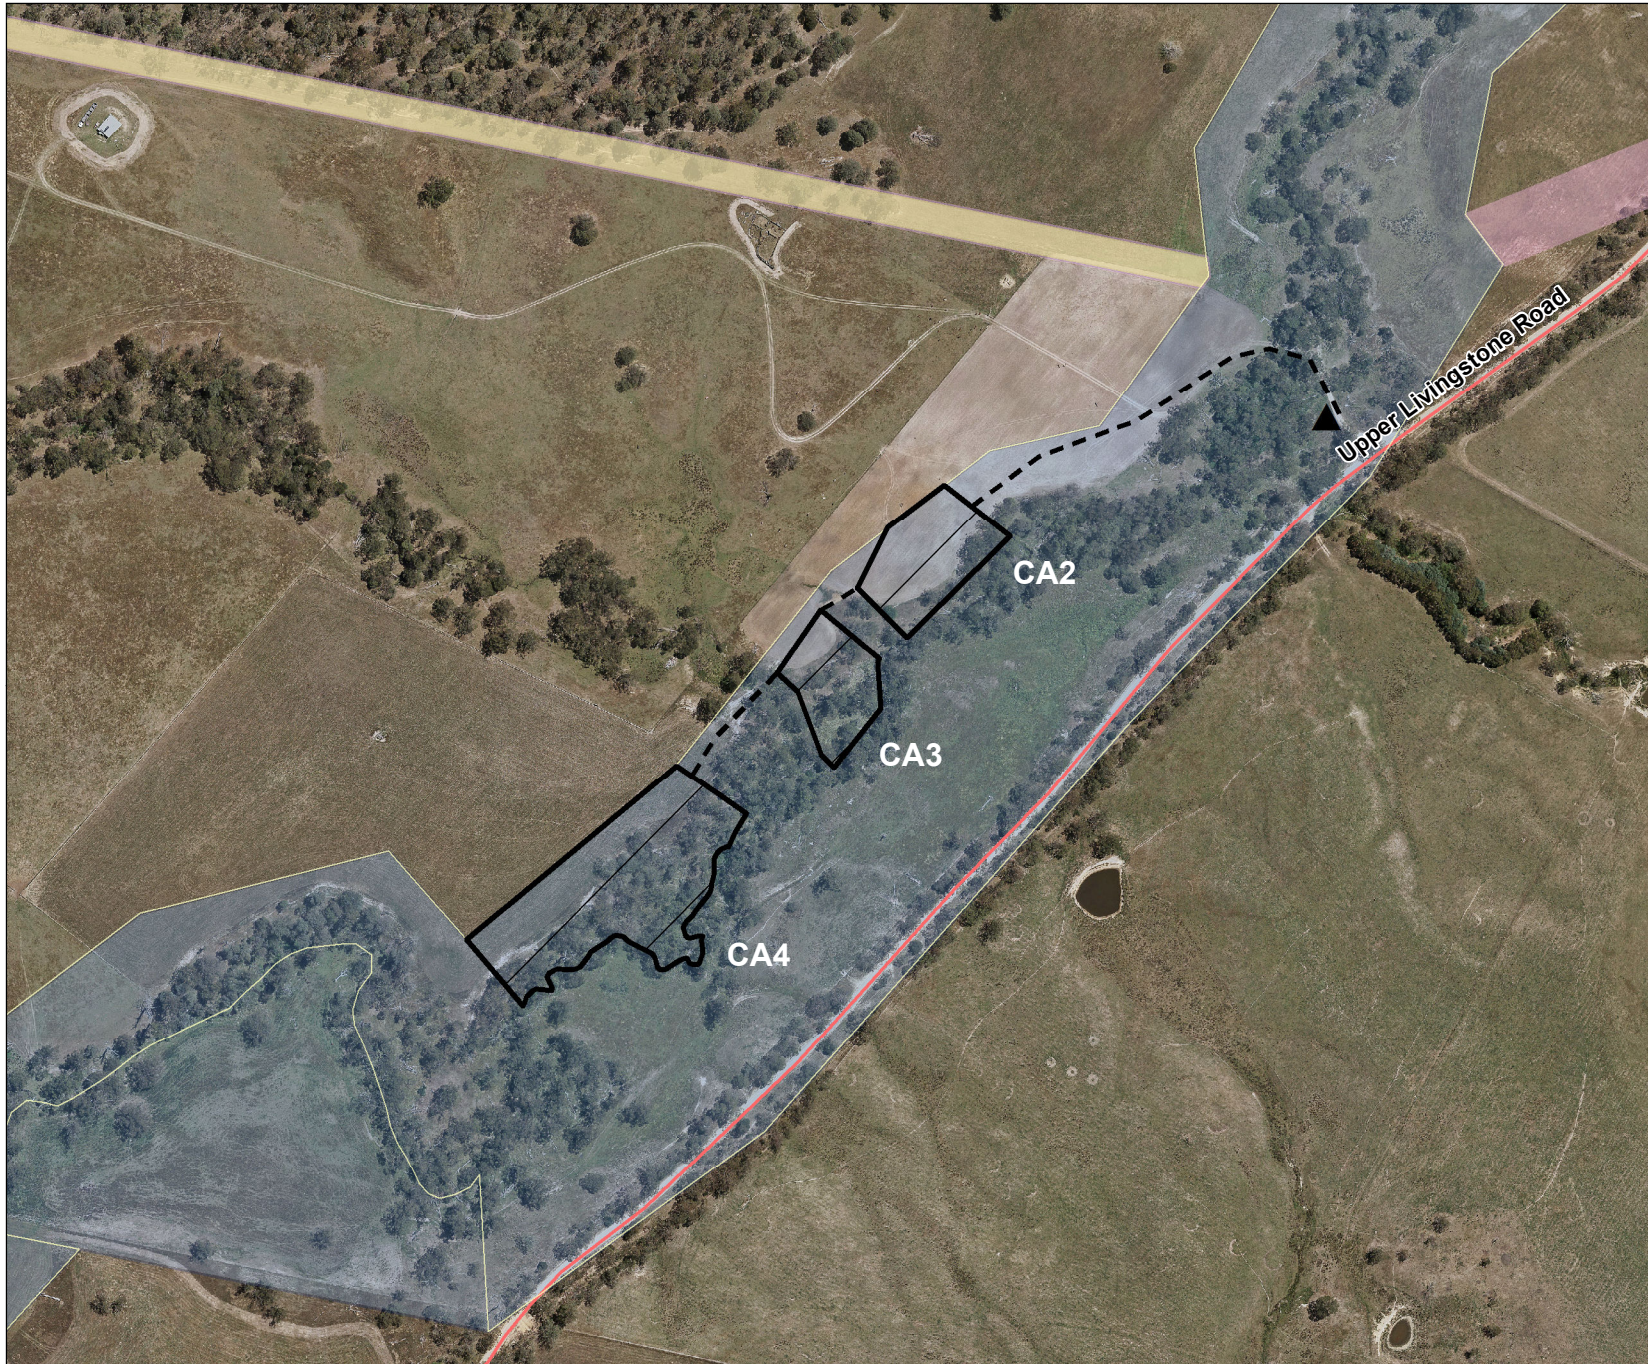

Livingstone Creek - Omeo Camping Area 2, 3 & 4 (1604560)

Legend

- Designated area
- Access Point
- Pedestrian access route
- Licence area
- Local road
- Unused road licence
- Government road reserve
- Crown land

Map produced by DEECA June 2023
Datum: GDA94
Projection: MGA Zone 55
Spatial data is sourced from the Victorian Spatial Data Library.
Copyright © The State of Victoria, Department of Energy, Environment and Climate Action, 2023