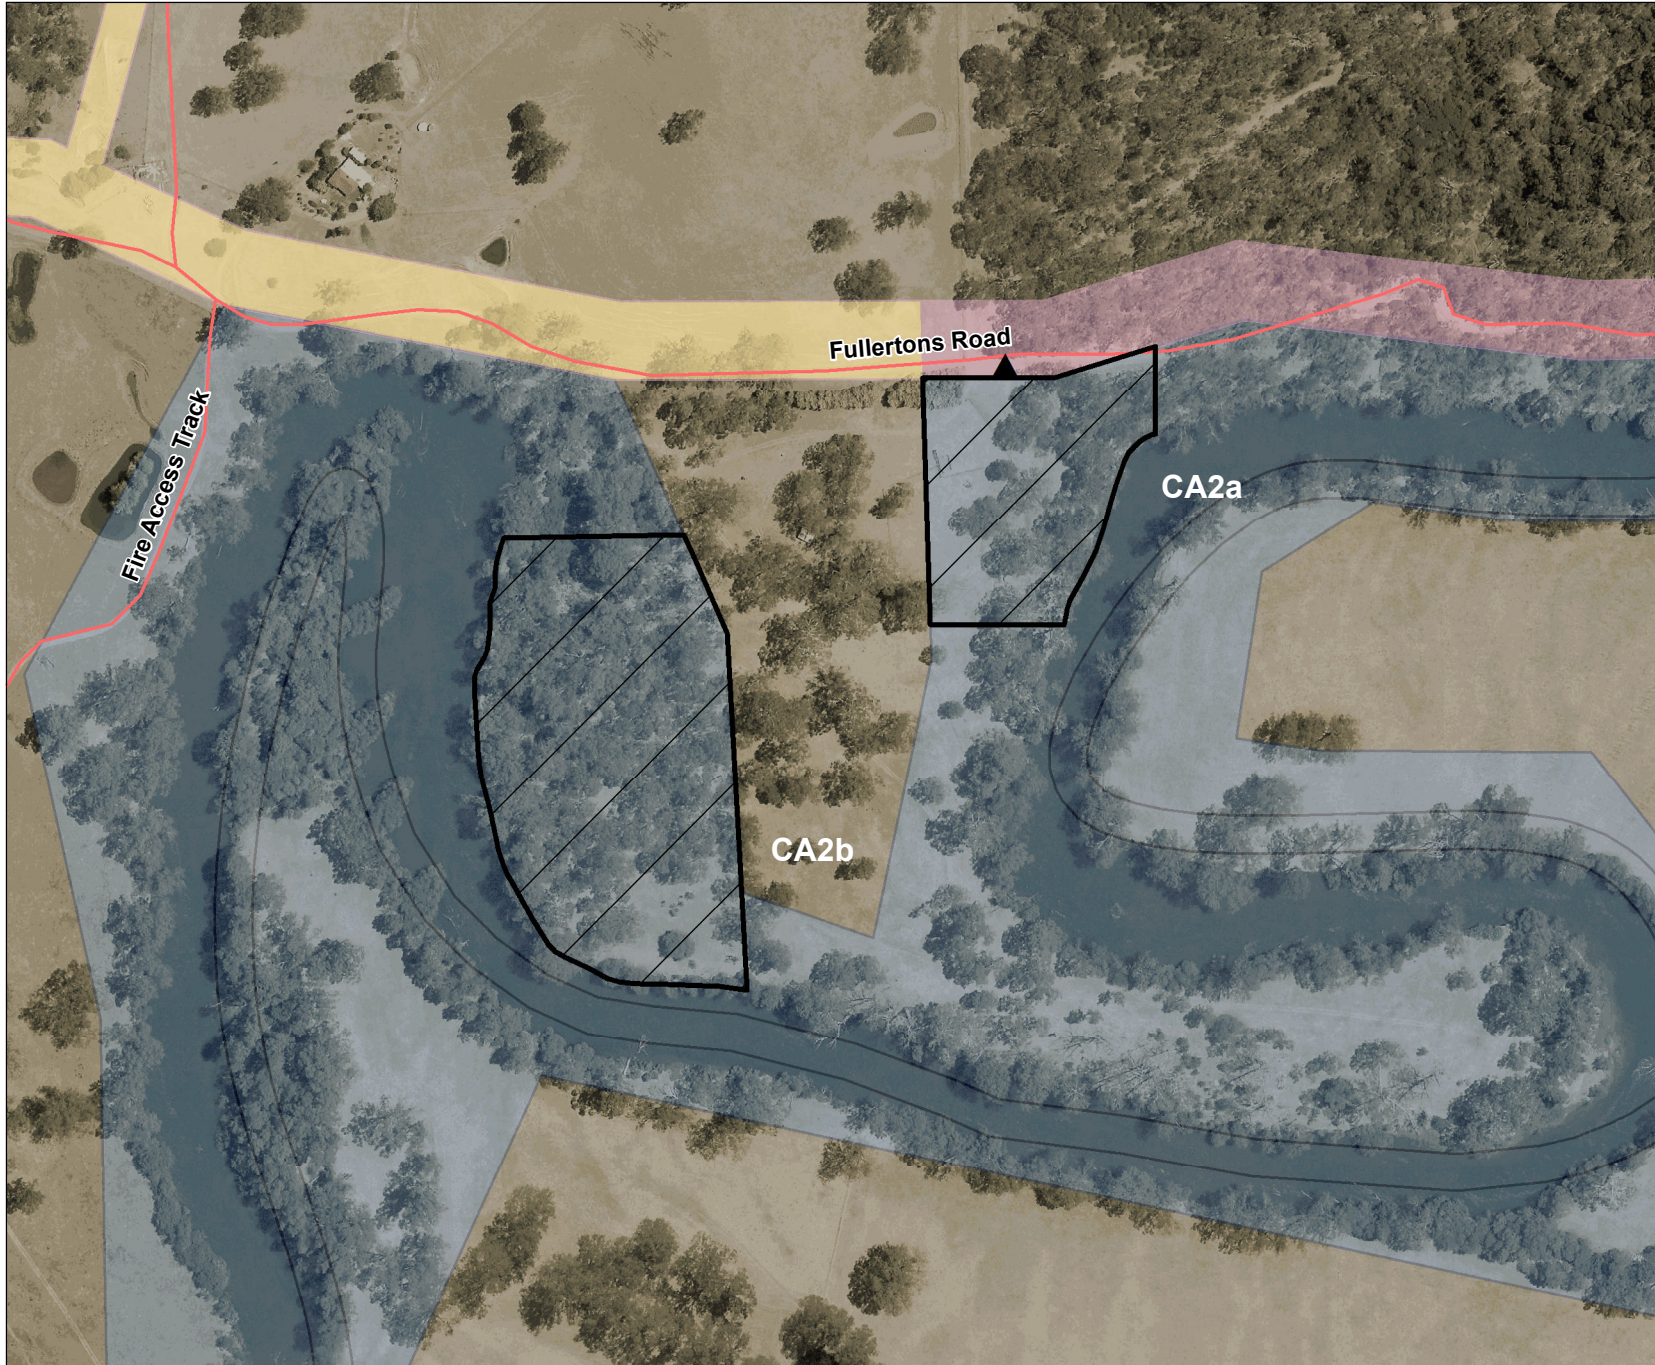

Goulburn River - Molesworth Camping Area 2a & 2b (0904218)

Legend

- Designated area
- Parking area
- Pedestrian access route
- Licence area
- Local Road
- Unused road licence
- Government road reserve
- Crown land

Map produced by DEECA April 2023
 Datum: GDA94
 Projection: MGA Zone 55
 Spatial data is sourced from the Victorian Spatial Data Library.
 Copyright © The State of Victoria, Department of Energy, Environment and Climate Action, 2023