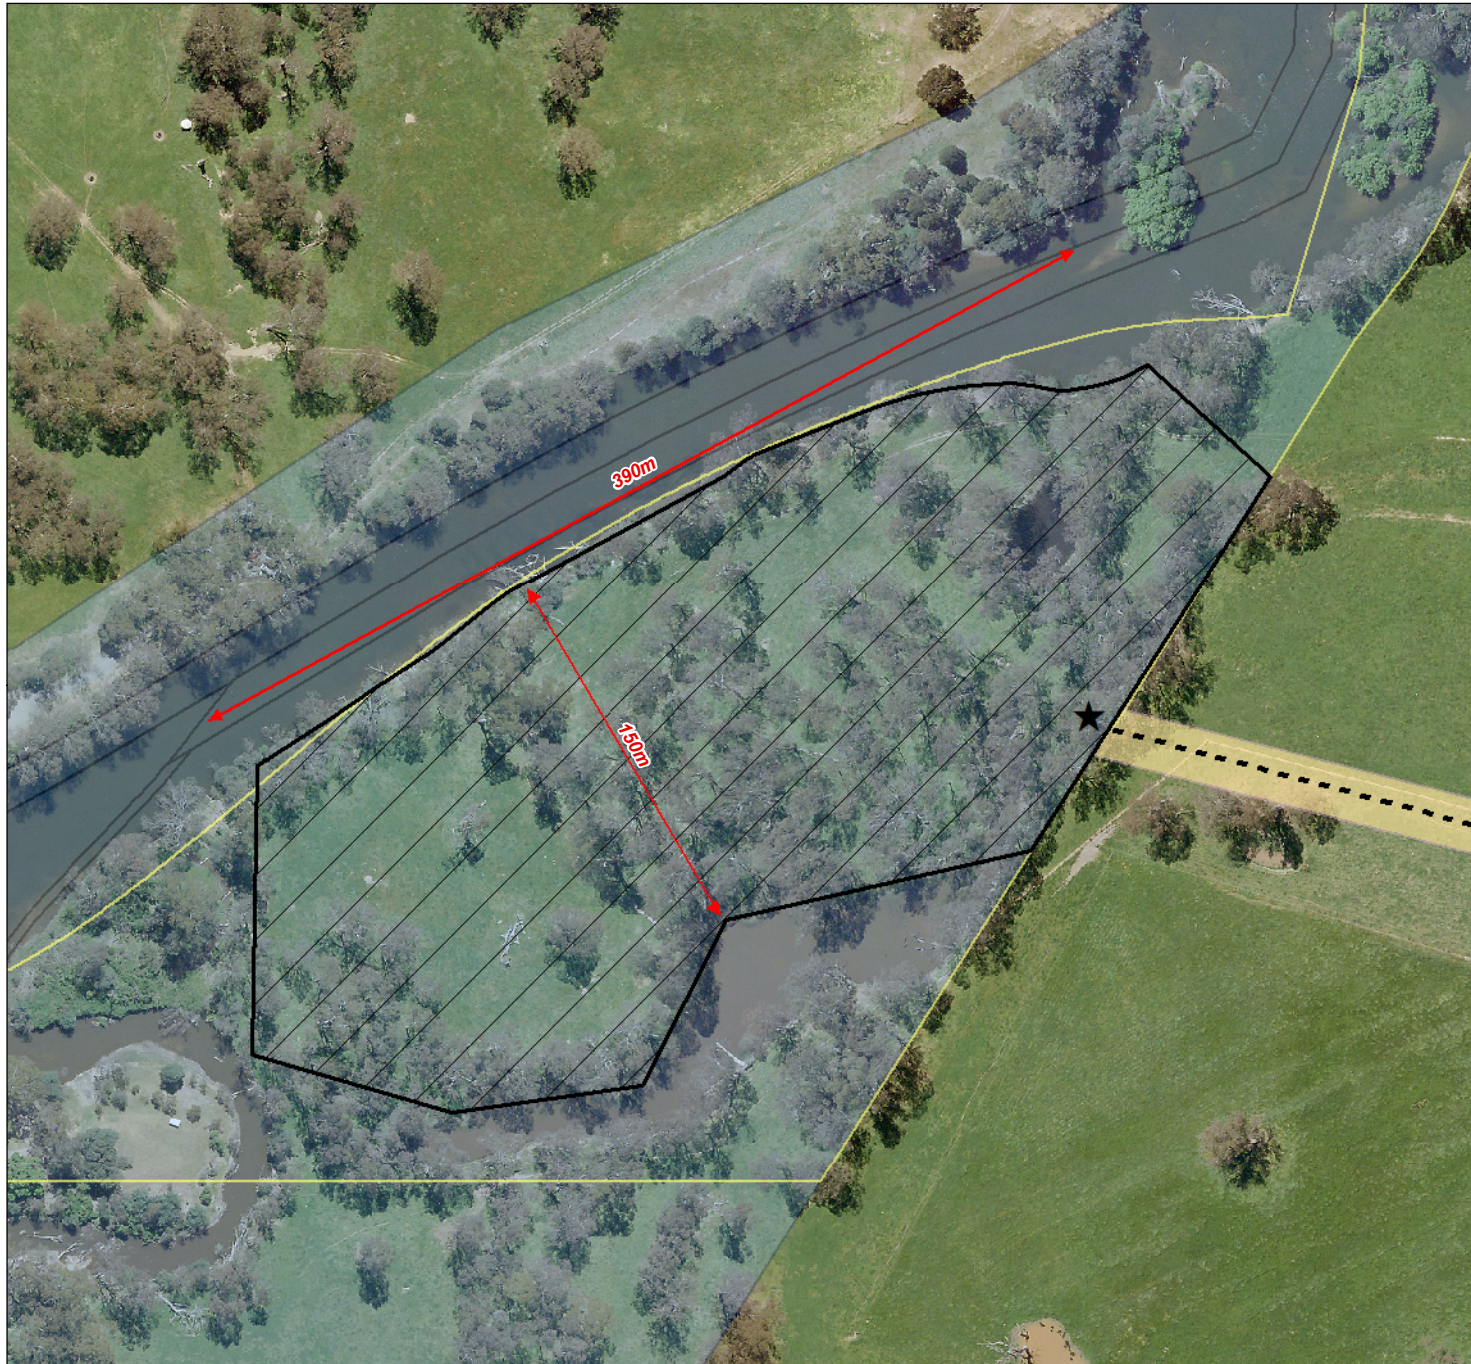

Goulburn River - Yea Camping area 2 (0902979)

Legend

- ▲ Parking area
- ★ Pedestrian access point
- - - Pedestrian access route
- ▭ Designated area
- Local Road
- ▭ Licence area
- ▭ Unused road licence
- ▭ Government road reserve
- ▭ Crown land

Map produced by DELWP April 2022
 Datum: GDA94
 Projection: MGA Zone 55
 Spatial data is sourced from the Victorian Spatial Data Library.
 Copyright © The State of Victoria,
 Department of Environment, Land, Water and Planning,
 2022