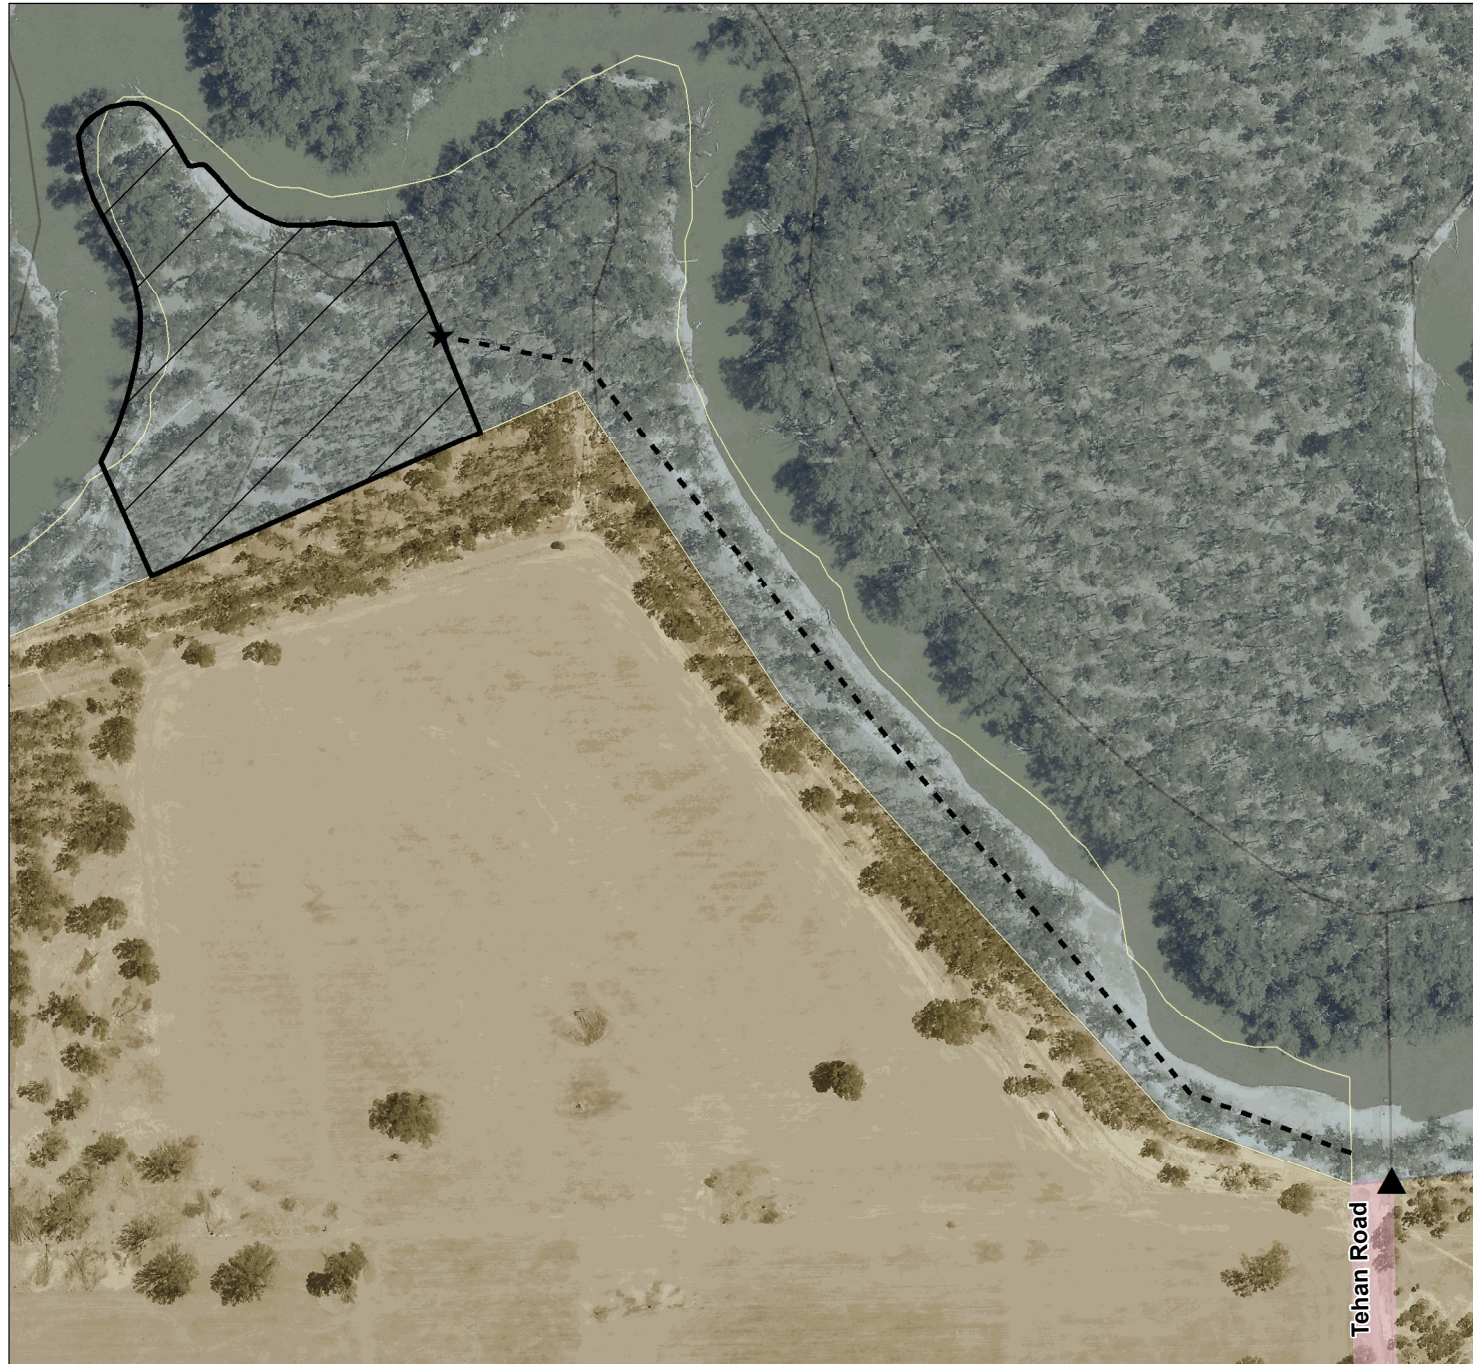

Goulburn River - Echuca Camping Area 1 (0800712)

Legend

- Designated area
- Parking area
- Pedestrian access point
- Pedestrian access route
- Licence area
- Local Road
- Unused road licence
- Government road reserve
- Crown land

Map produced by DELWP June 2022
 Datum: GDA94
 Projection: MGA Zone 55
 Spatial data is sourced from the Victorian Spatial Data Library.
 Copyright © The State of Victoria, Department of Environment, Land, Water and Planning, 2022