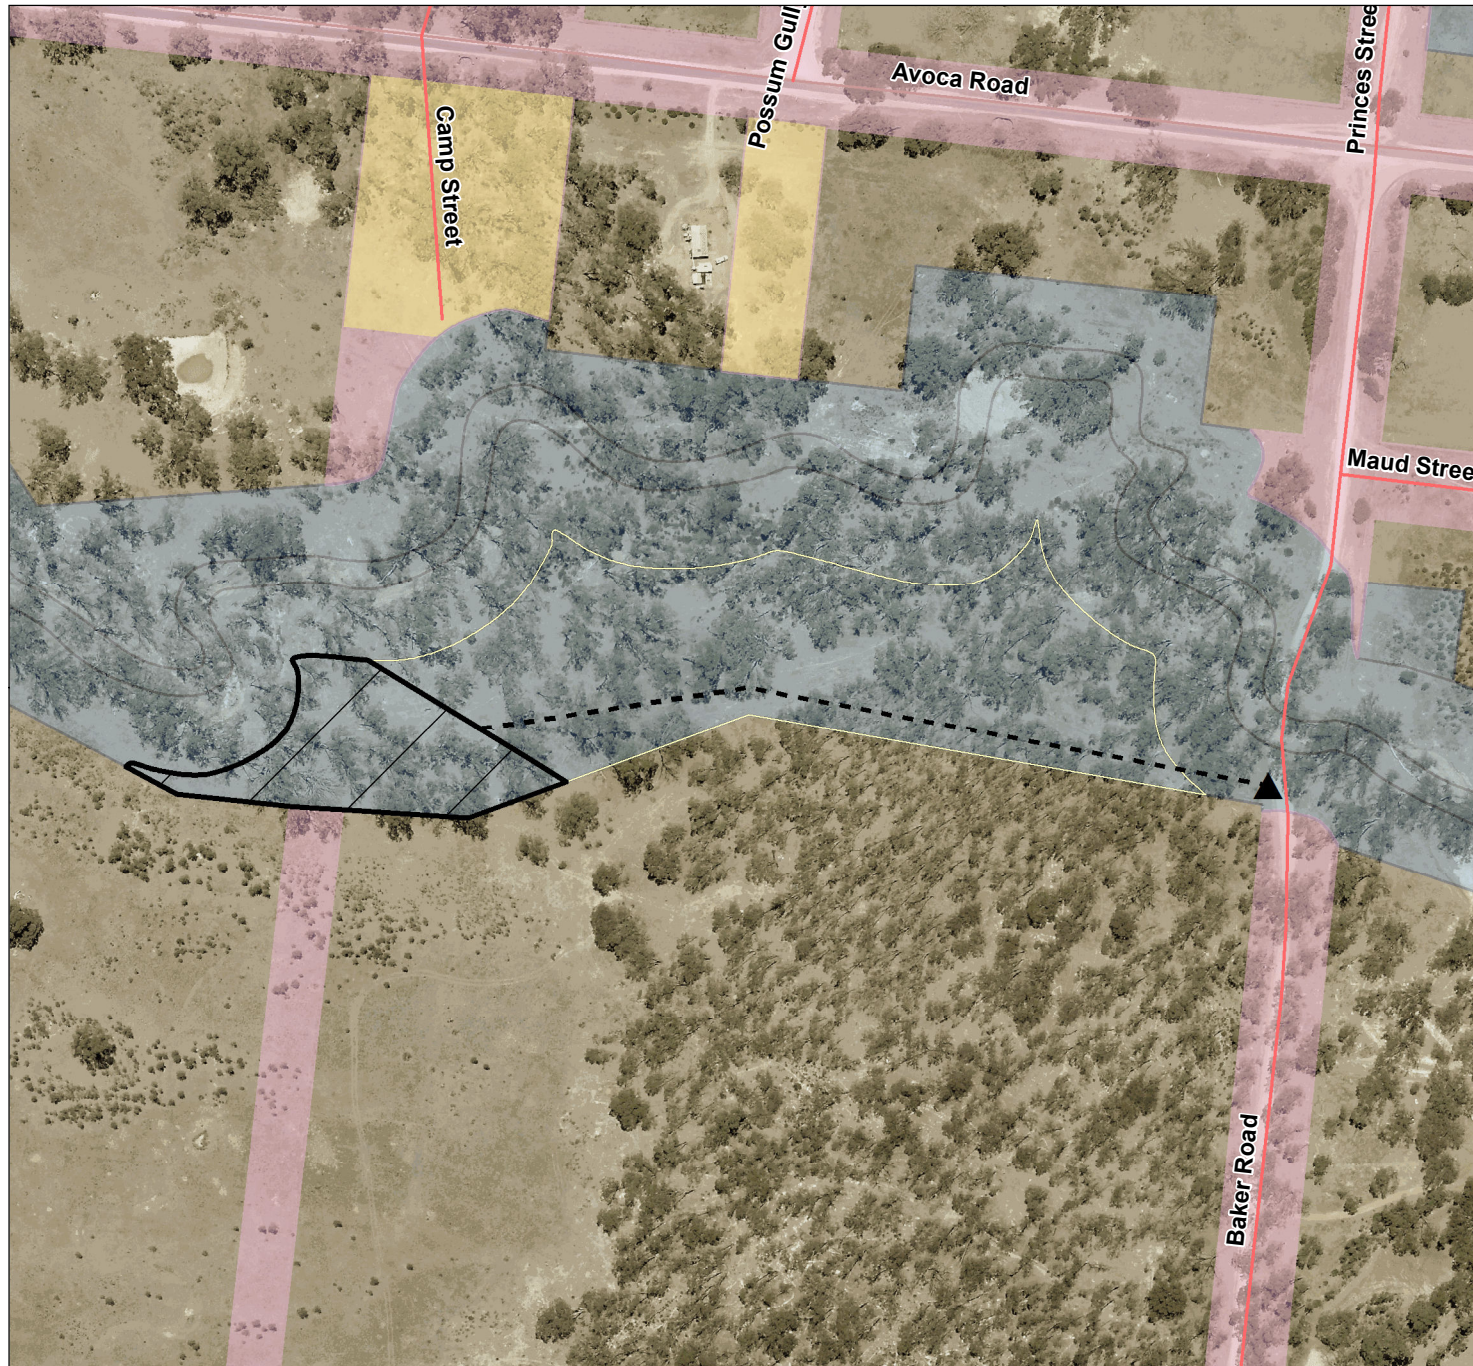

Daisy Hill Creek - Amherst Camping Area 1 (0614666)

Legend

- Designated area
- Parking area
- Pedestrian access point
- Pedestrian access route
- Licence area
- Local Road
- Unused road licence
- Government road reserve
- Crown land

Map produced by DELWP October 2022
 Datum: GDA94
 Projection: MGA Zone 54
 Spatial data is sourced from the Victorian Spatial Data Library.
 Copyright © The State of Victoria, Department of Environment, Land, Water and Planning, 2022