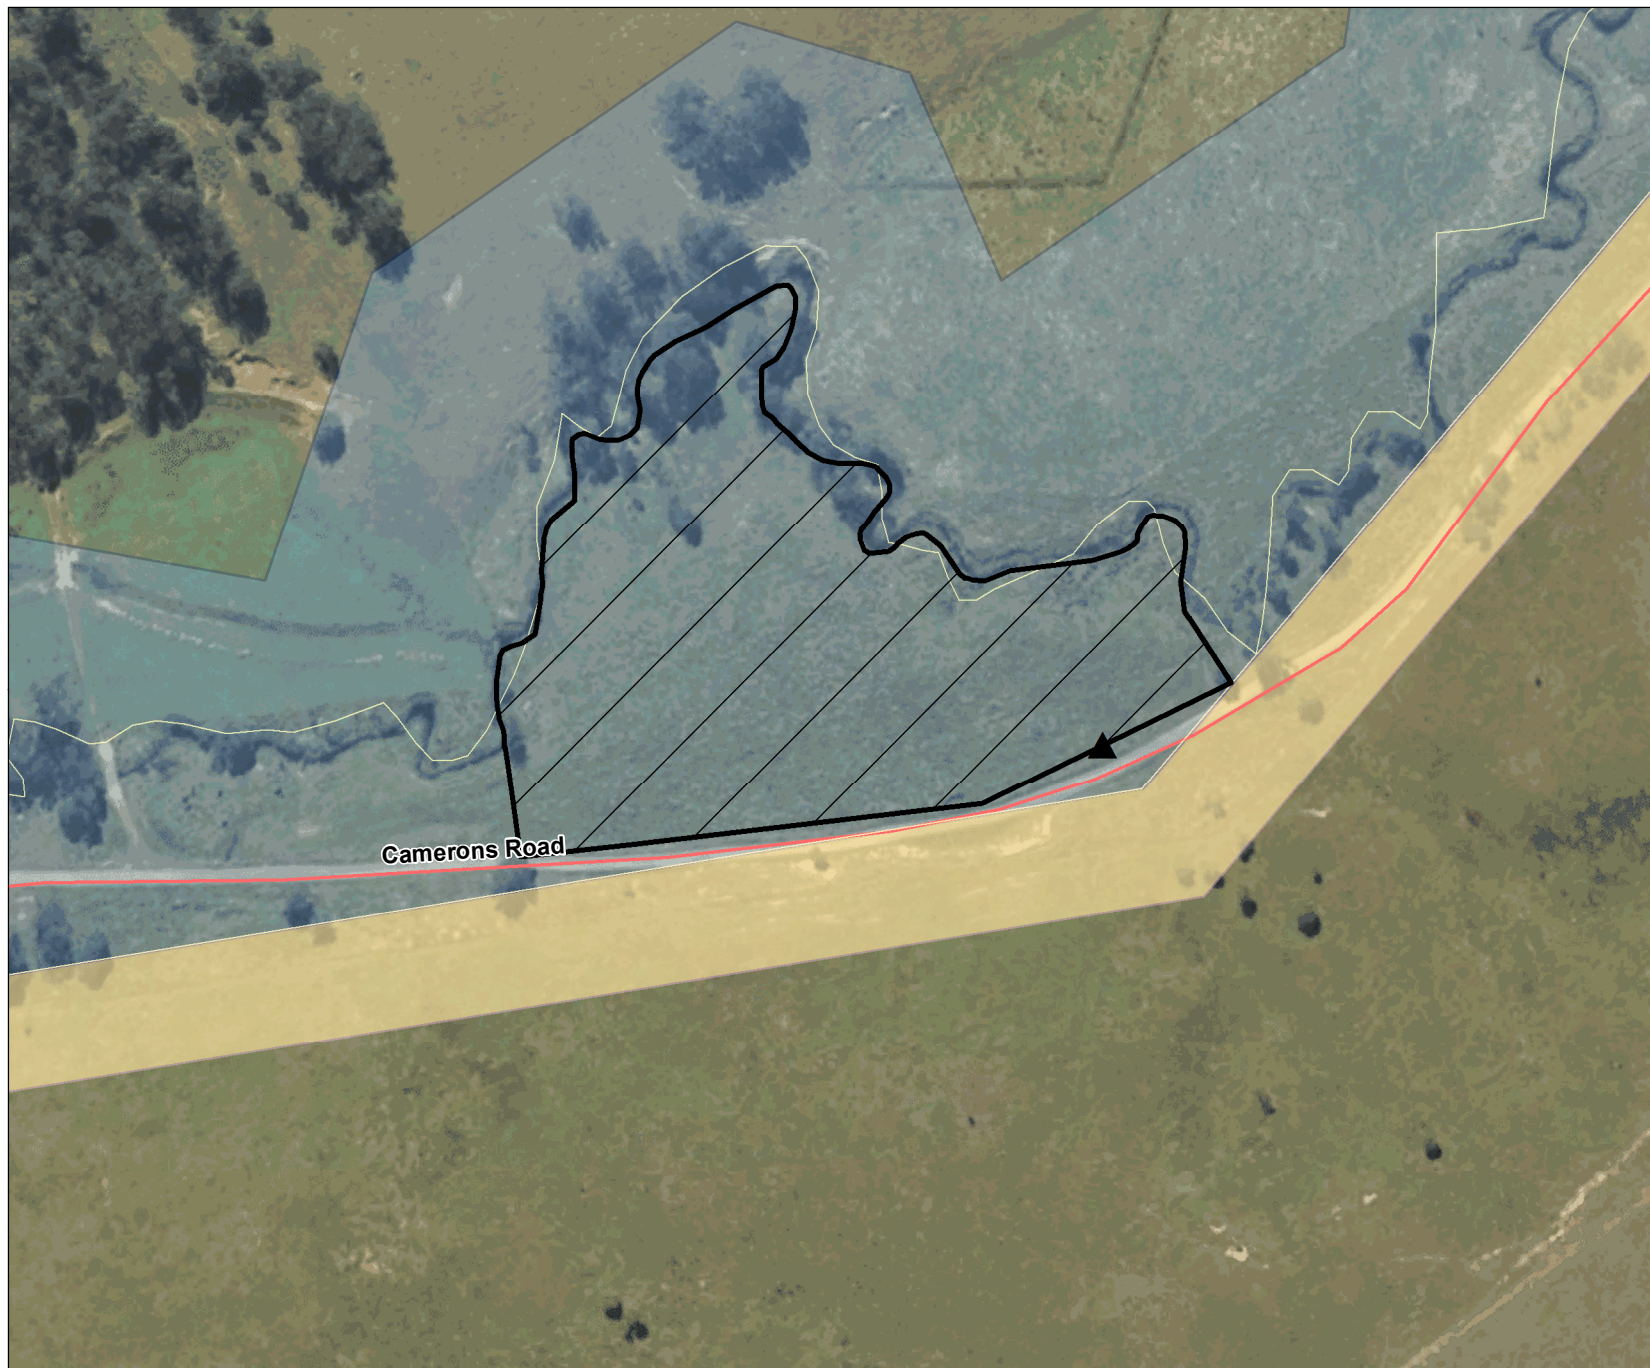

Bendoc River - Bendoc Camping Area 2 (1603570)

Legend

- Designated area
- Parking area
- Pedestrian access route
- Licence area
- Local Road
- Unused road licence
- Government road reserve
- Crown land

Map produced by DEECA April 2023
Datum: GDA94
Projection: MGA Zone 55
Spatial data is sourced from the Victorian Spatial Data Library.
Copyright © The State of Victoria, Department of Energy, Environment and Climate Action, 2023