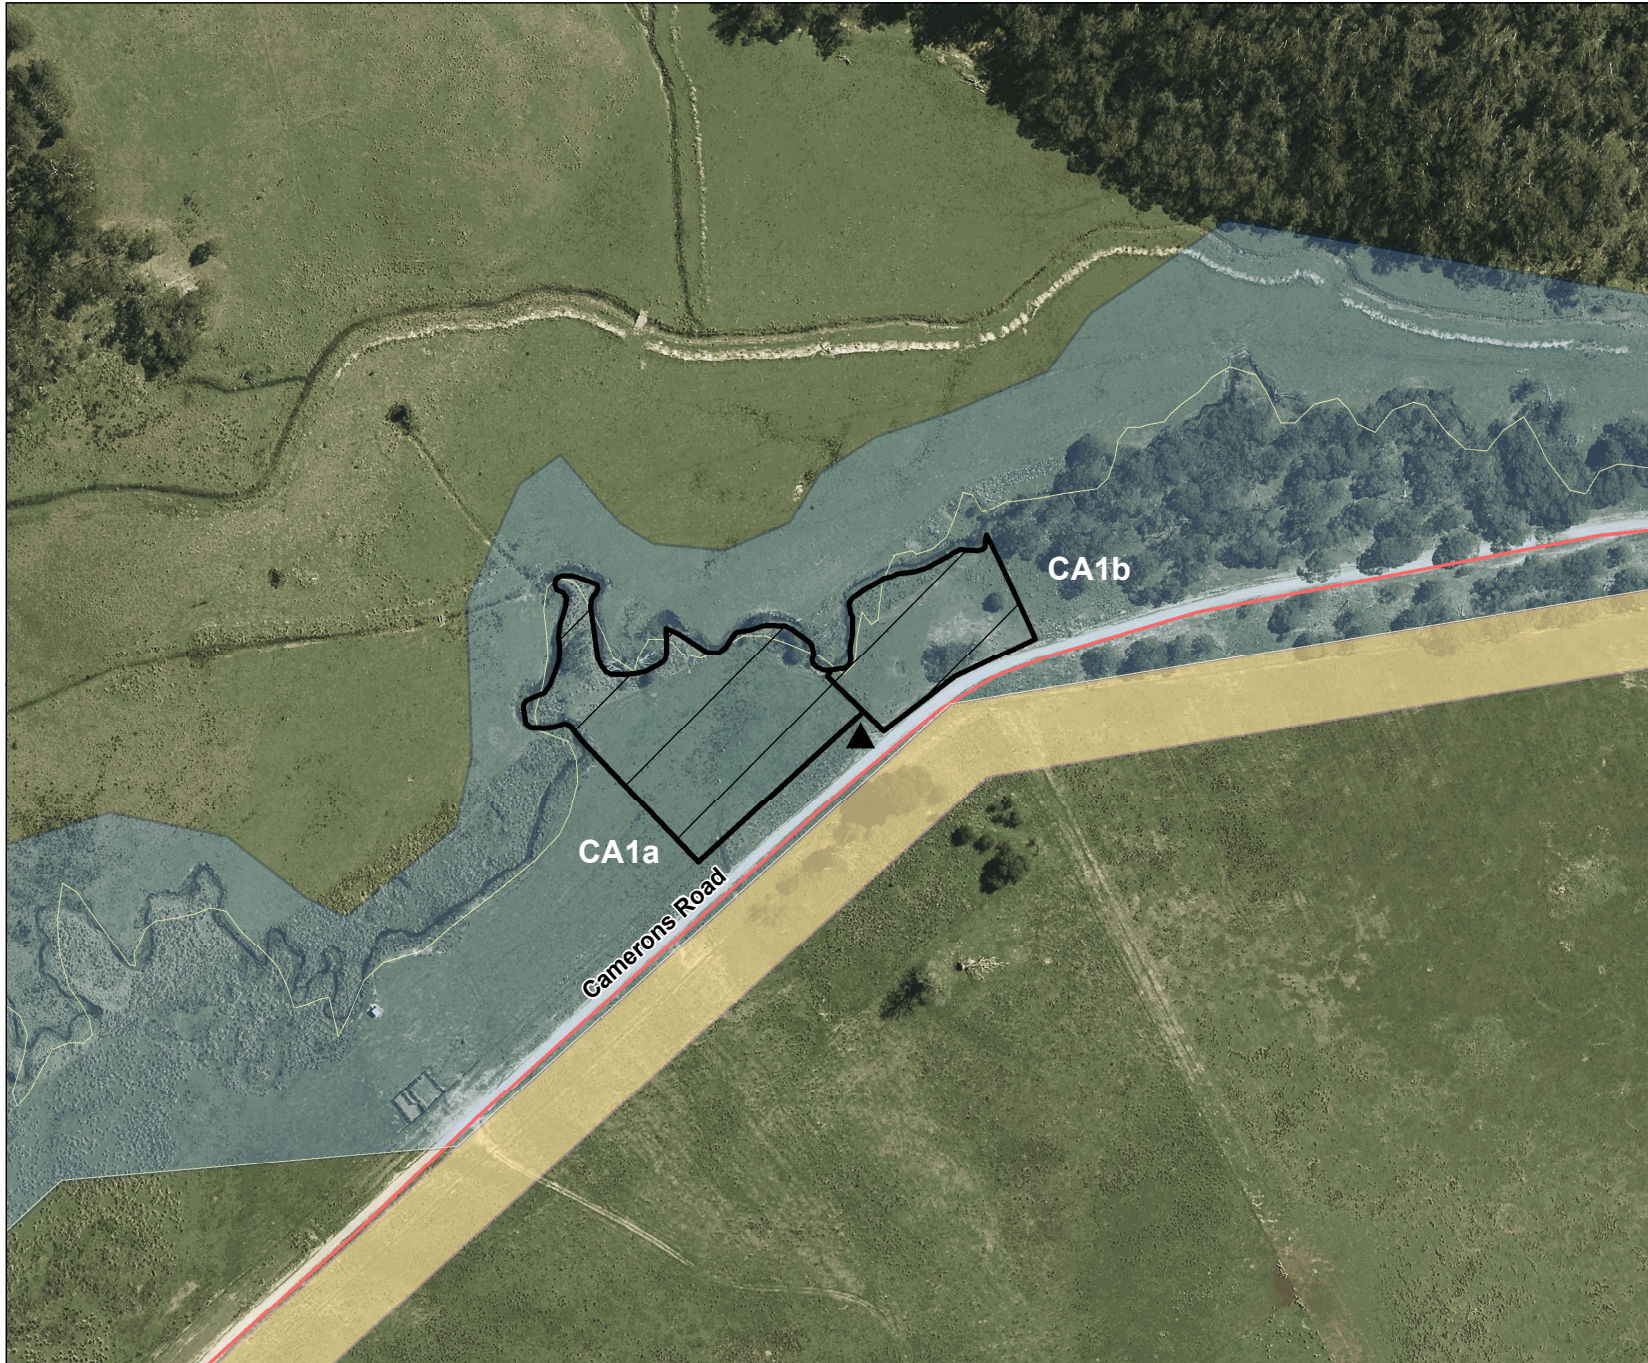

Bendoc River - Bendoc Camping Area 1a & 1b (1603570)

Legend

- Designated area
- Access Point
- Pedestrian access route
- Licence area
- Local road
- Unused road licence
- Government road reserve
- Crown land

Map produced by DEECA July 2023

Datum: GDA94

Projection: MGA Zone 55

Spatial data is sourced from the Victorian Spatial Data Library.

Copyright © The State of Victoria,
Department of Energy, Environment and Climate Action,
2023