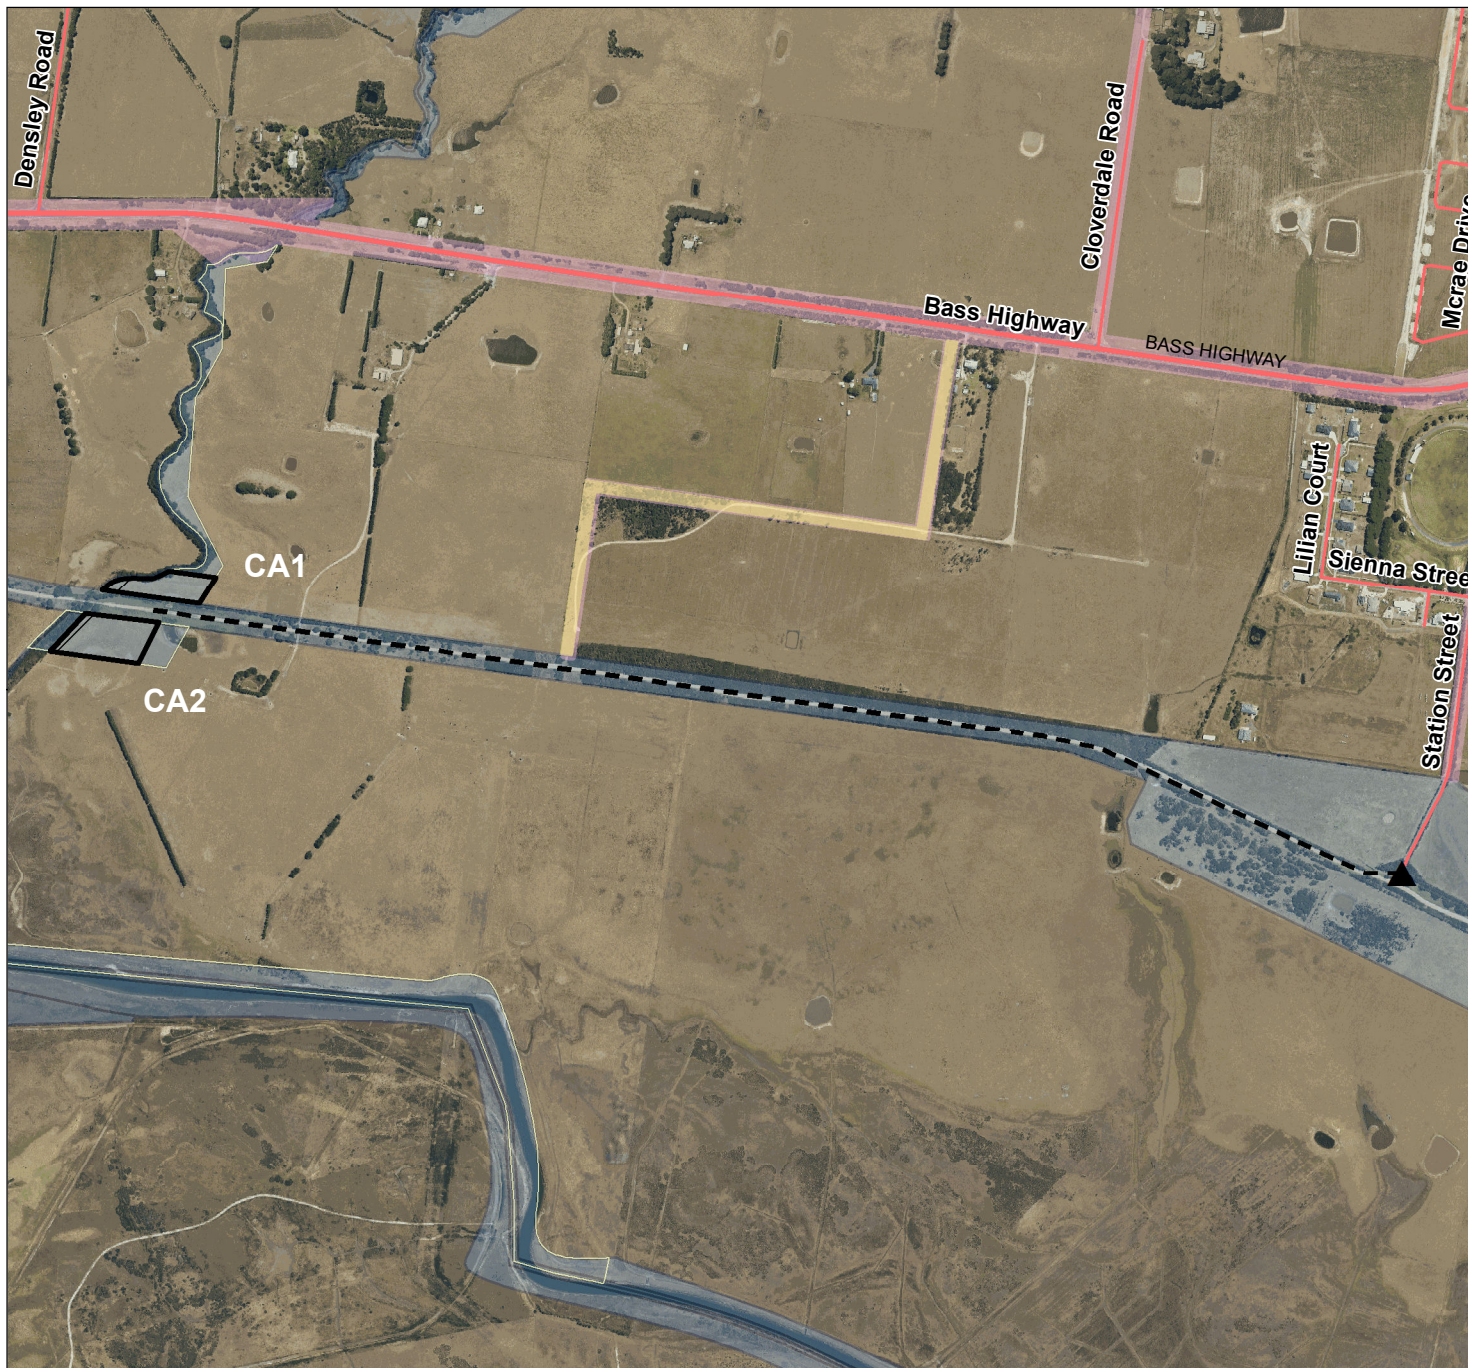

Bridge Creek - Dalyston Camping Area 1 & 2 (1201056)

Legend

-  Designated area
-  Parking area
-  Pedestrian access route
-  Licence area
-  Local Road
-  Unused road licence
-  Government road reserve
-  Crown land

Map produced by DEECA February 2023
 Datum: GDA94
 Projection: MGA Zone 55
 Spatial data is sourced from the Victorian Spatial Data Library.
 Copyright © The State of Victoria,
 Department of Energy, Environment and Climate Action,
 2023