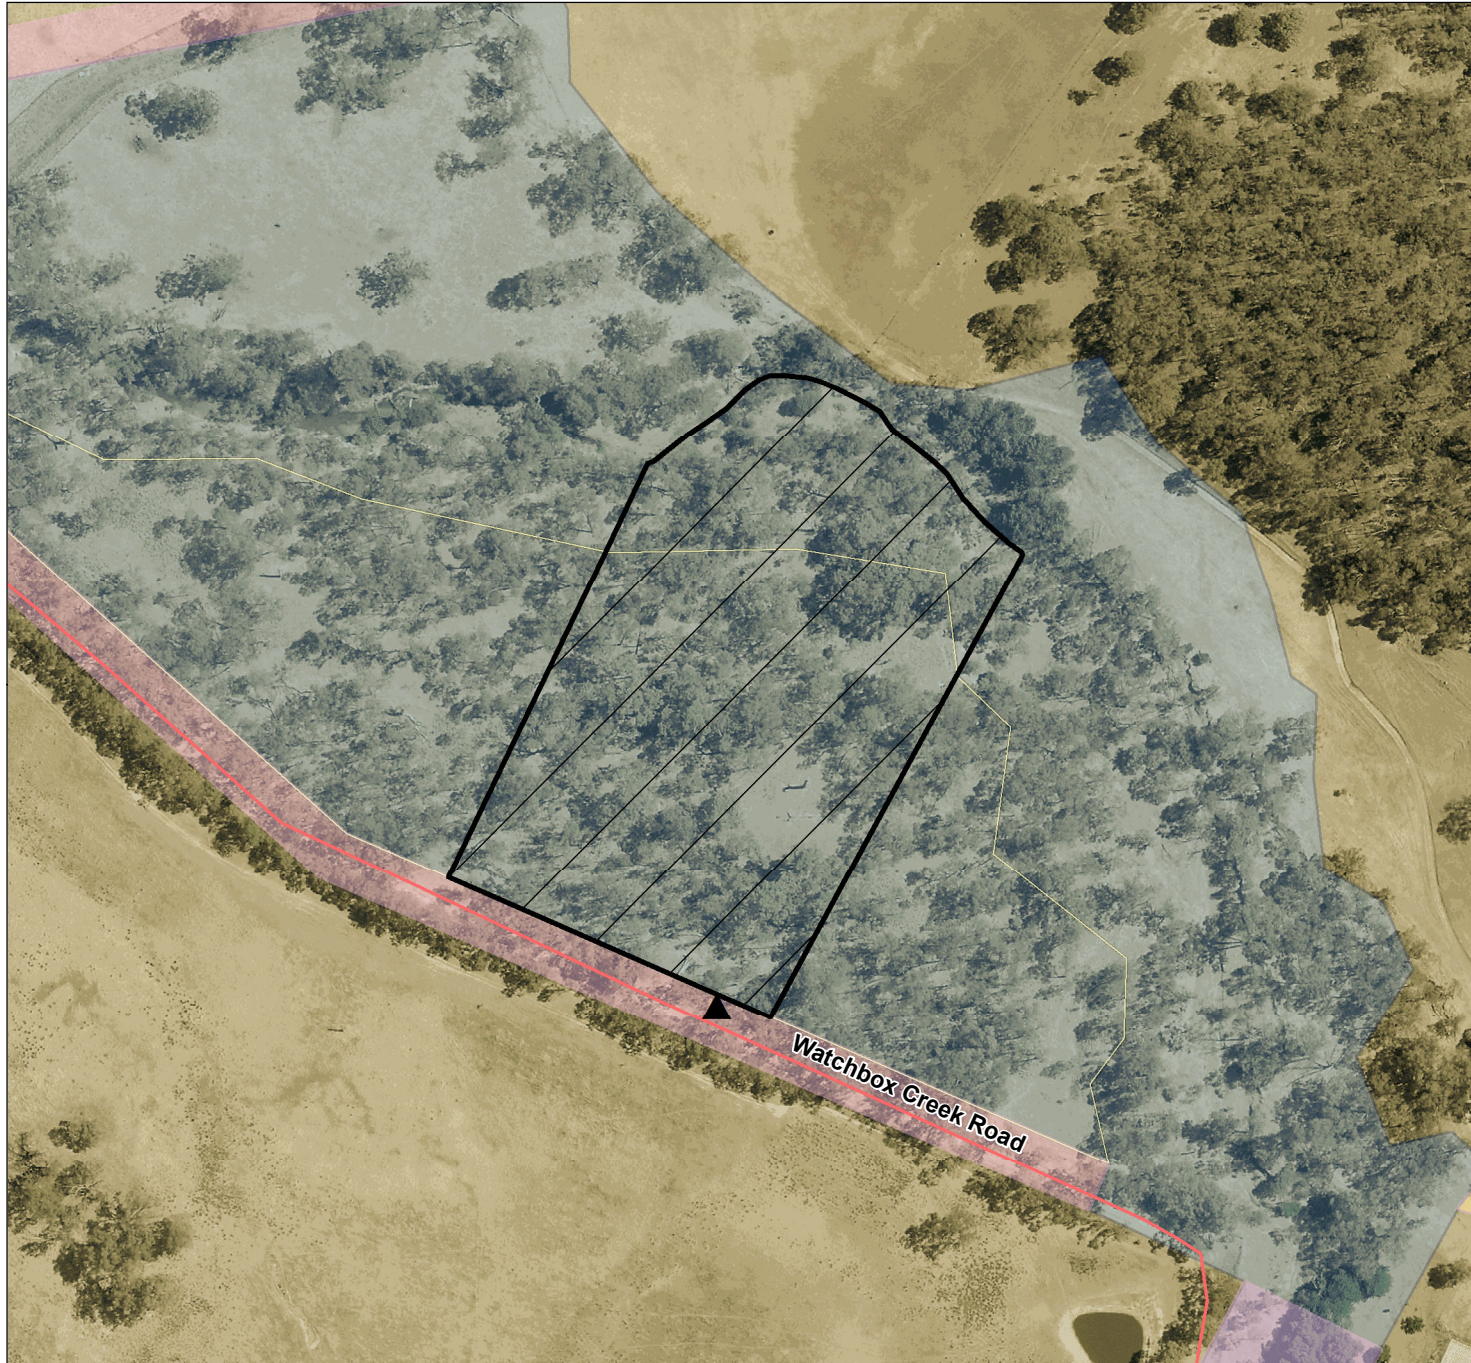

Watchbox Creek - Molyullah Camping Area 1 (2000351)

Legend

- Designated area
- Parking area
- Pedestrian access route
- Licence area
- Local Road
- Unused road licence
- Government road reserve
- Crown land

Map produced by DEECA February 2023
Datum: GDA94
Projection: MGA Zone 55
Spatial data is sourced from the Victorian Spatial Data Library.
Copyright © The State of Victoria,
Department of Energy, Environment and Climate Action,
2023