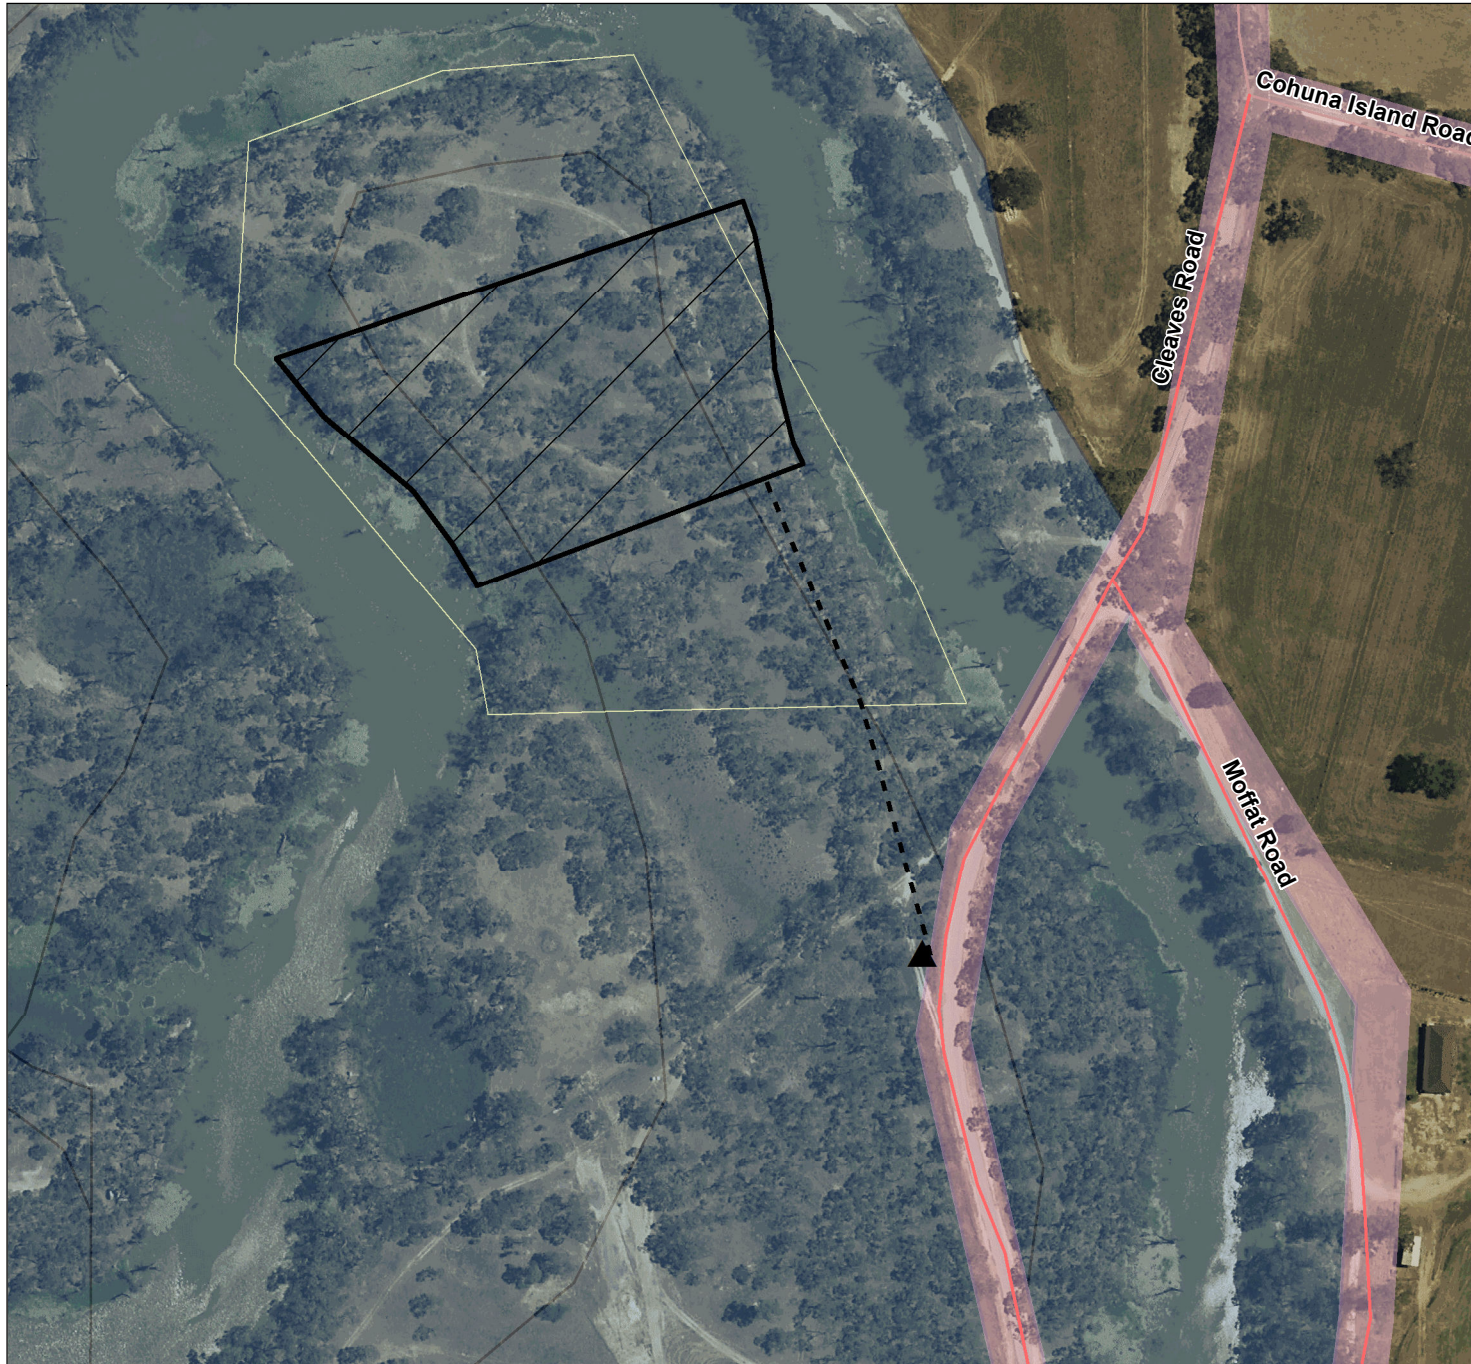

# Gunbower Creek - Cohuna Camping Area 4 (0617756)

## Legend

- Designated area
- Parking area
- Pedestrian access point
- Pedestrian access route
- Licence area
- Local Road
- Unused road licence
- Government road reserve
- Crown land

Map produced by DELWP October 2022  
 Datum: GDA94  
 Projection: MGA Zone 54  
 Spatial data is sourced from the Victorian Spatial Data Library.  
 Copyright © The State of Victoria,  
 Department of Environment, Land, Water and Planning,  
 2022