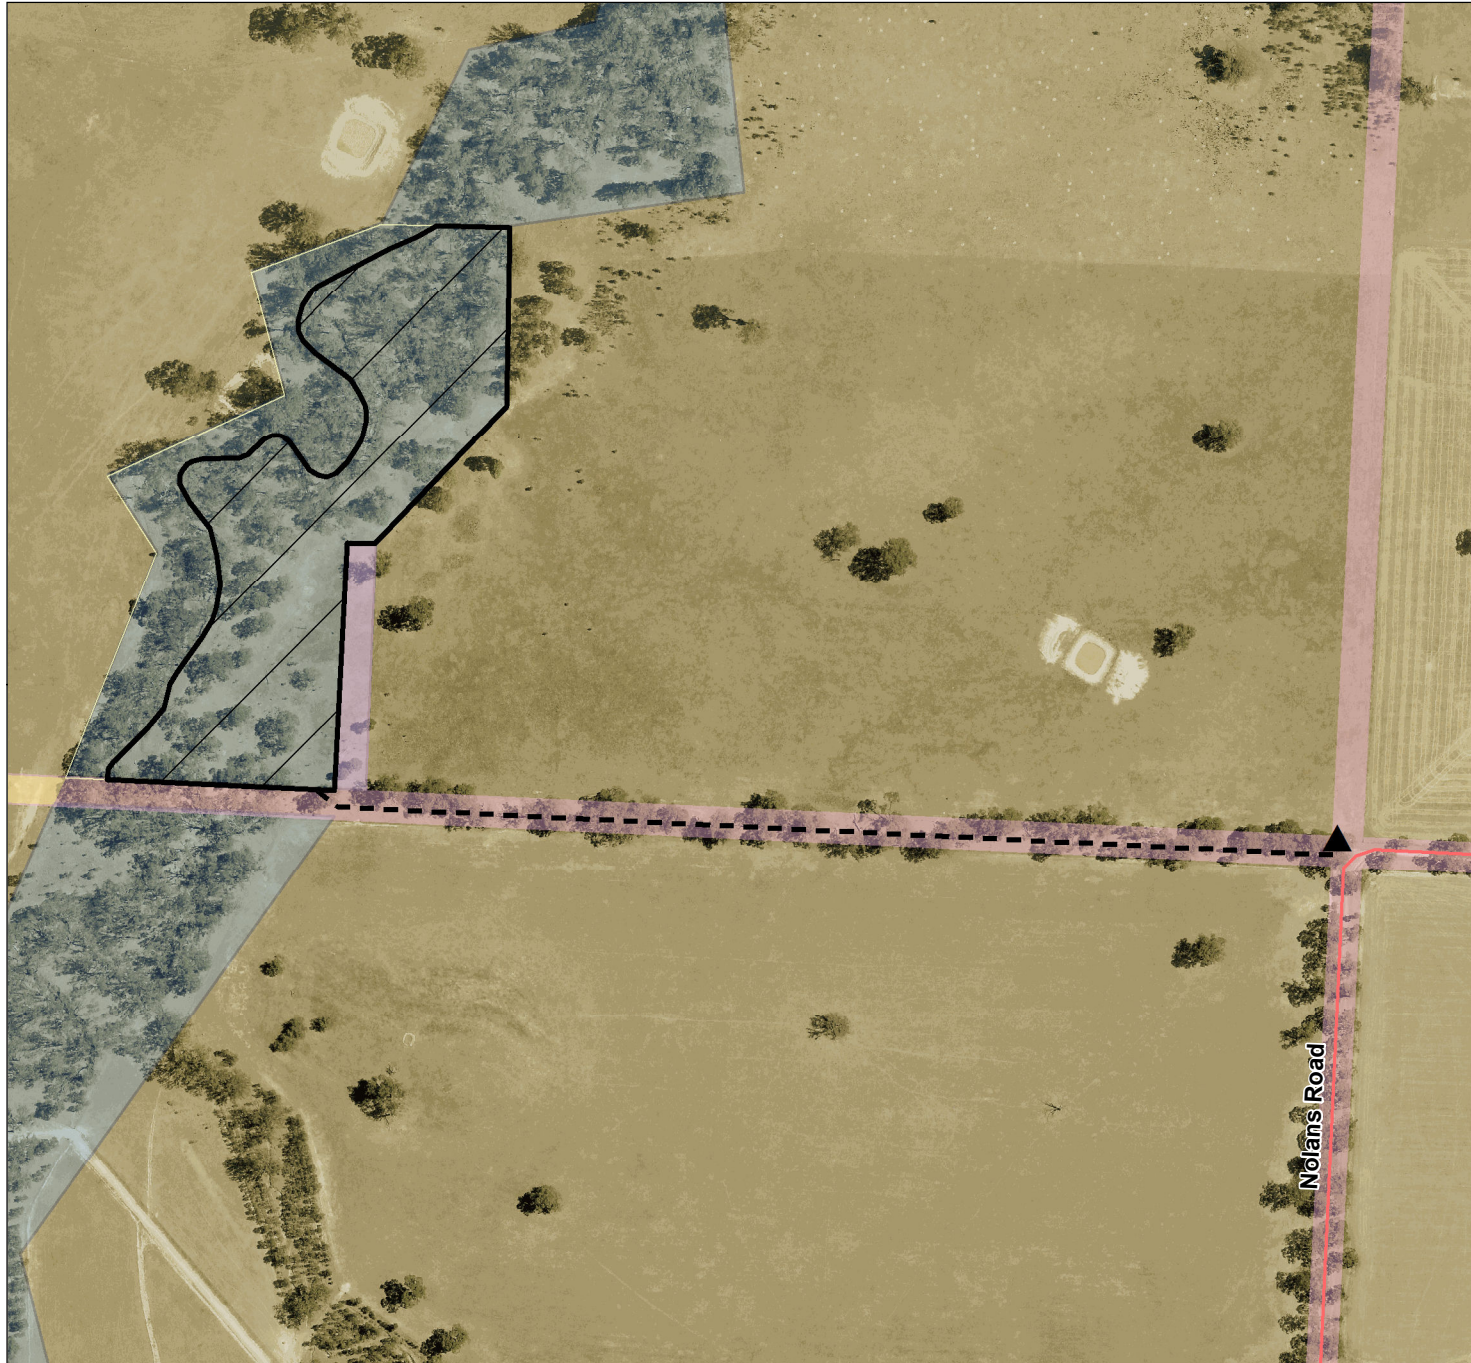

Riggs Creek - Violet Town Camping Area 1 (0802487)

Legend

- Designated area
- Parking area
- Pedestrian access route
- Licence area
- Local Road
- Unused road licence
- Government road reserve
- Crown land

Map produced by DEECA February 2023
 Datum: GDA94
 Projection: MGA Zone 55
 Spatial data is sourced from the Victorian Spatial Data Library.
 Copyright © The State of Victoria,
 Department of Energy, Environment and Climate Action,
 2023