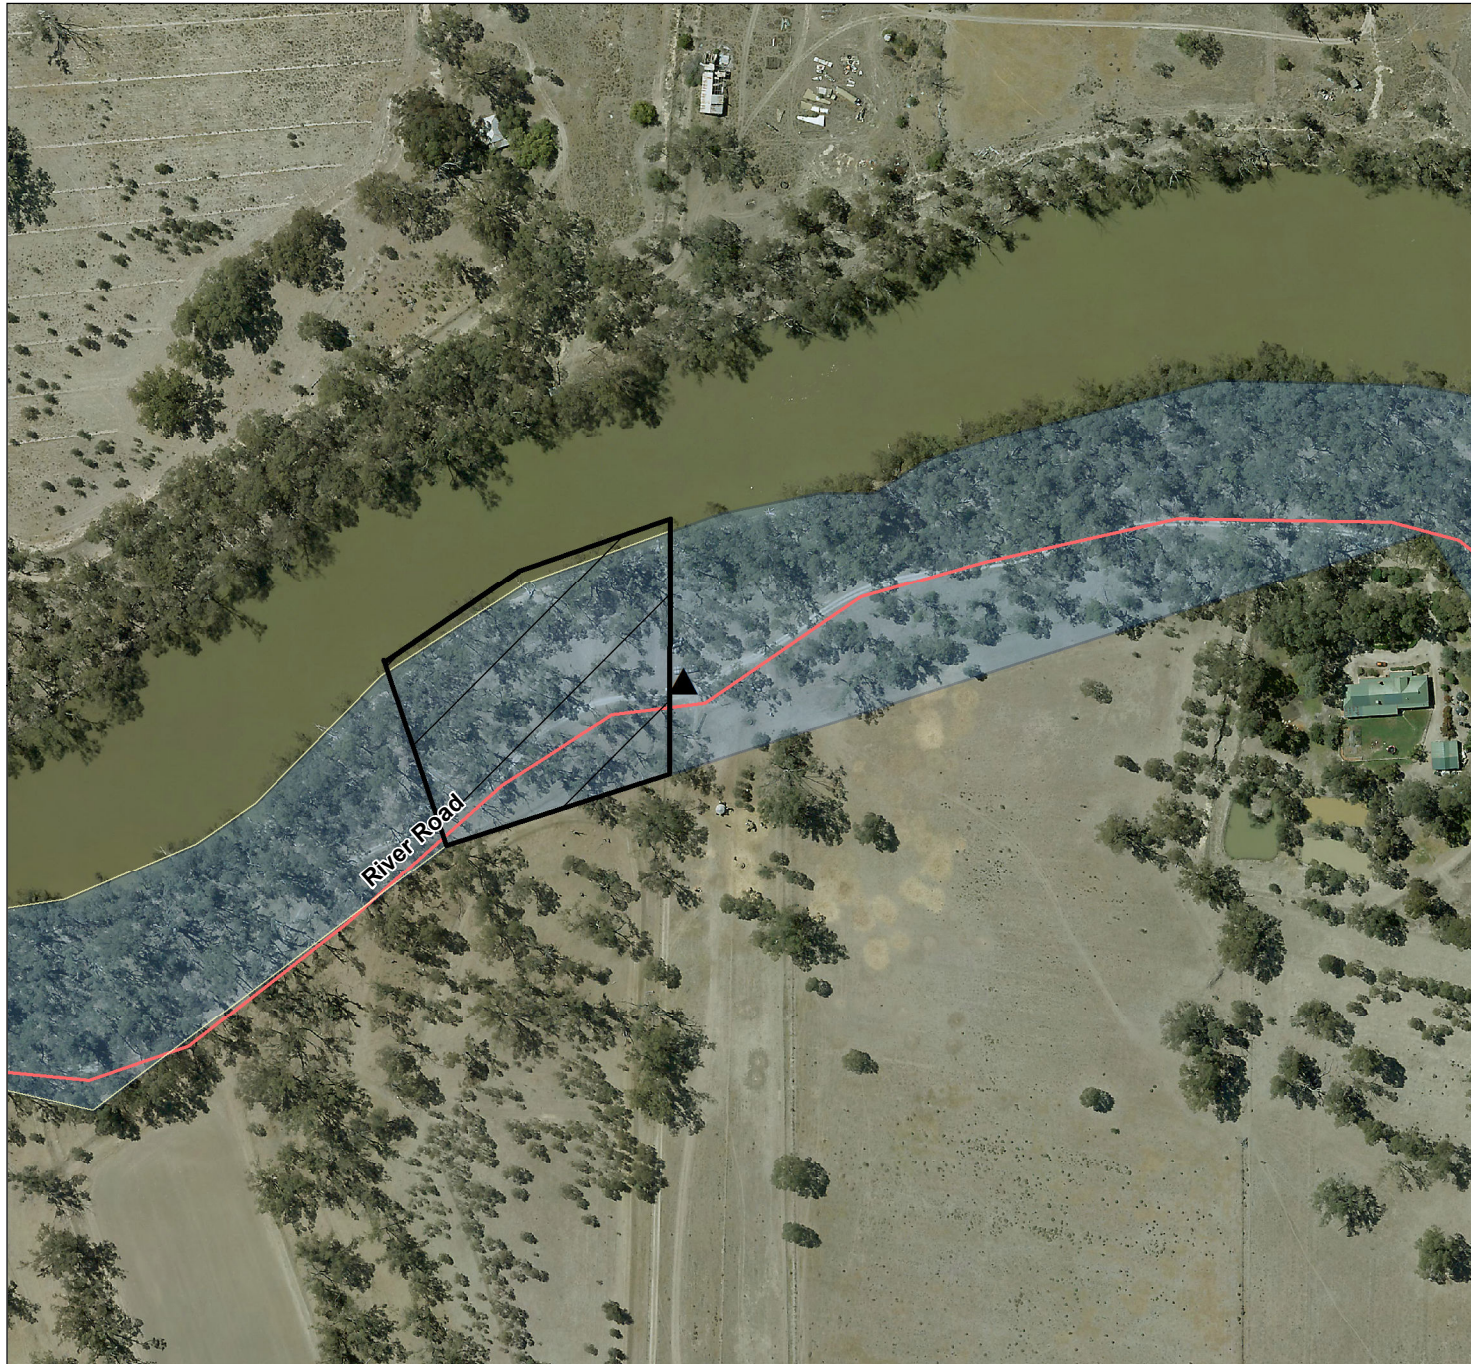

Murray River - Murrabit Camping Area 2 (0610348)

Legend

- Designated area
- Parking area
- Pedestrian access route
- Licence area
- Local Road
- Unused road licence
- Government road reserve
- Crown land

Map produced by DEECA March 2023
Datum: GDA94
Projection: MGA Zone 54
Spatial data is sourced from the Victorian Spatial Data Library.
Copyright © The State of Victoria,
Department of Energy, Environment and Climate Action,
2023