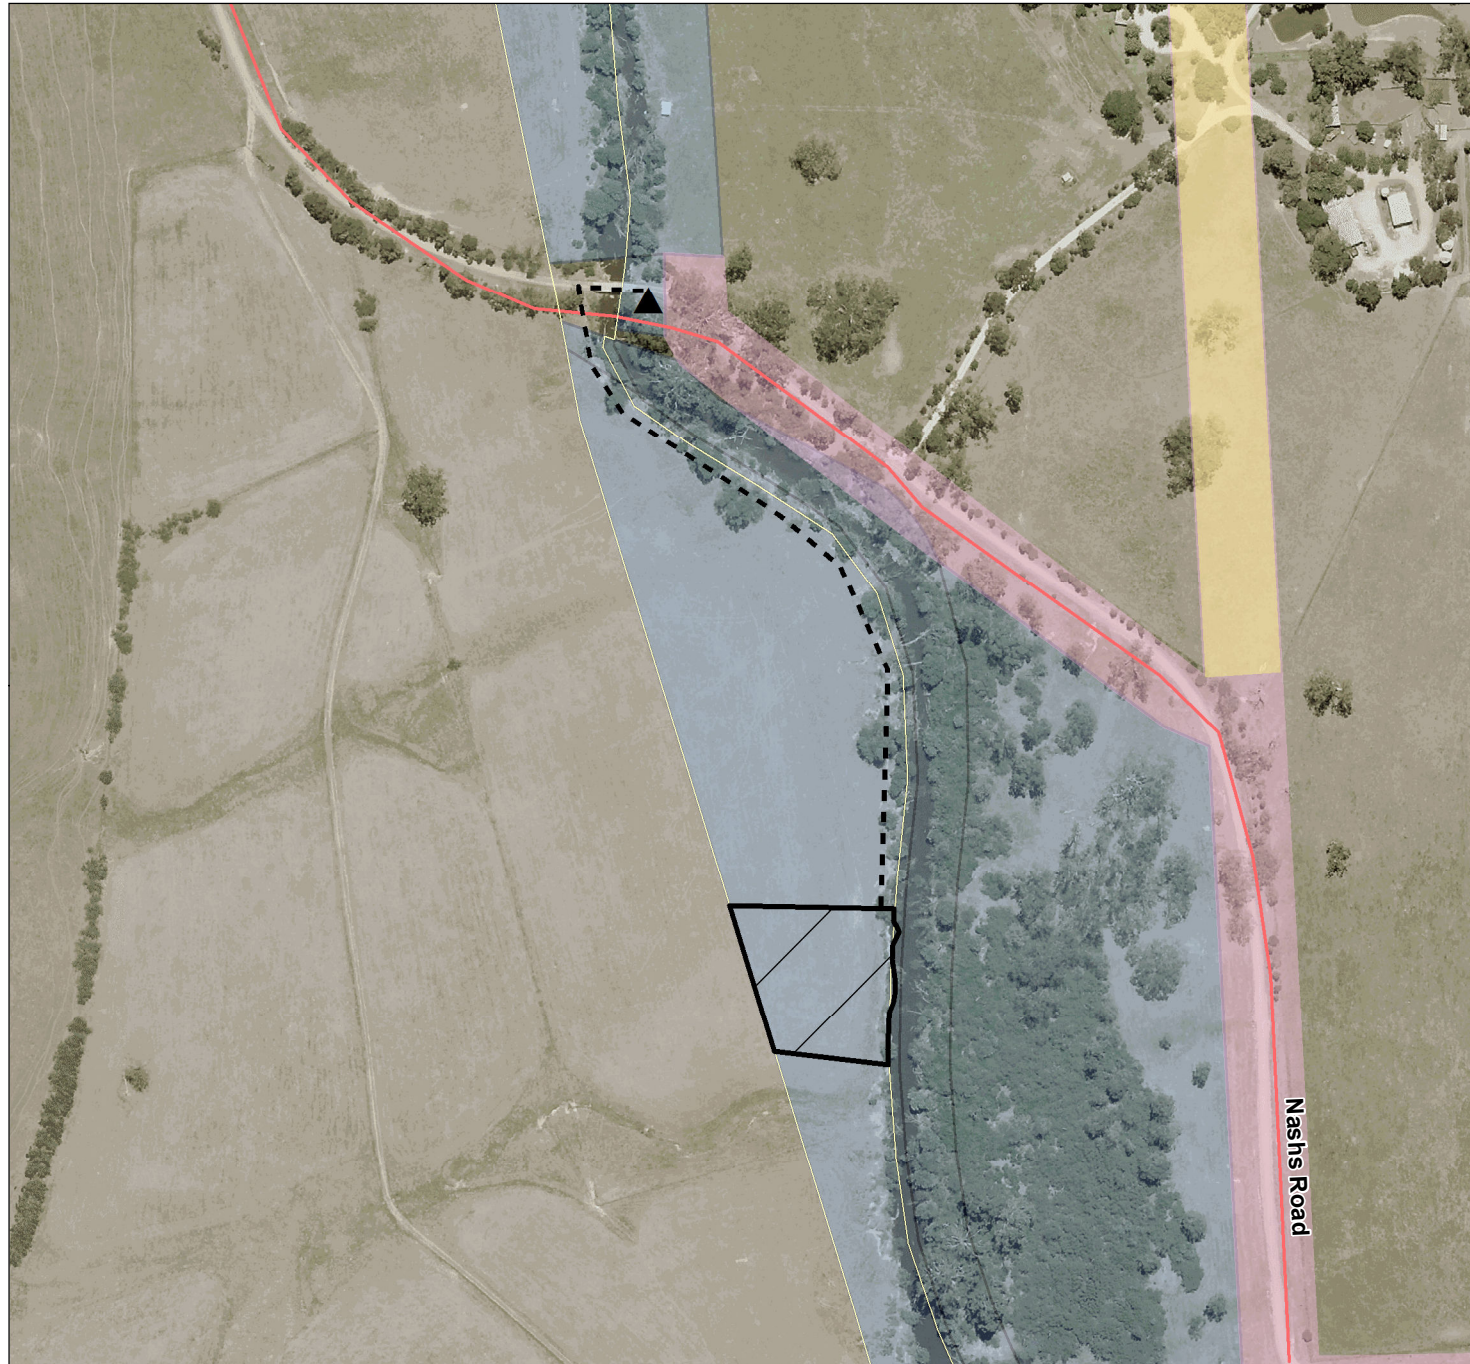

Yea River - Yea Camping Area 1 (0902836)

Legend

- Designated area
- Parking area
- Pedestrian access point
- Pedestrian access route
- Licence area
- Local Road
- Unused road licence
- Government road reserve
- Crown land

Map produced by DELWP October 2022
Datum: GDA94
Projection: MGA Zone 55
Spatial data is sourced from the Victorian Spatial Data Library.
Copyright © The State of Victoria,
Department of Environment, Land, Water and Planning,
2022