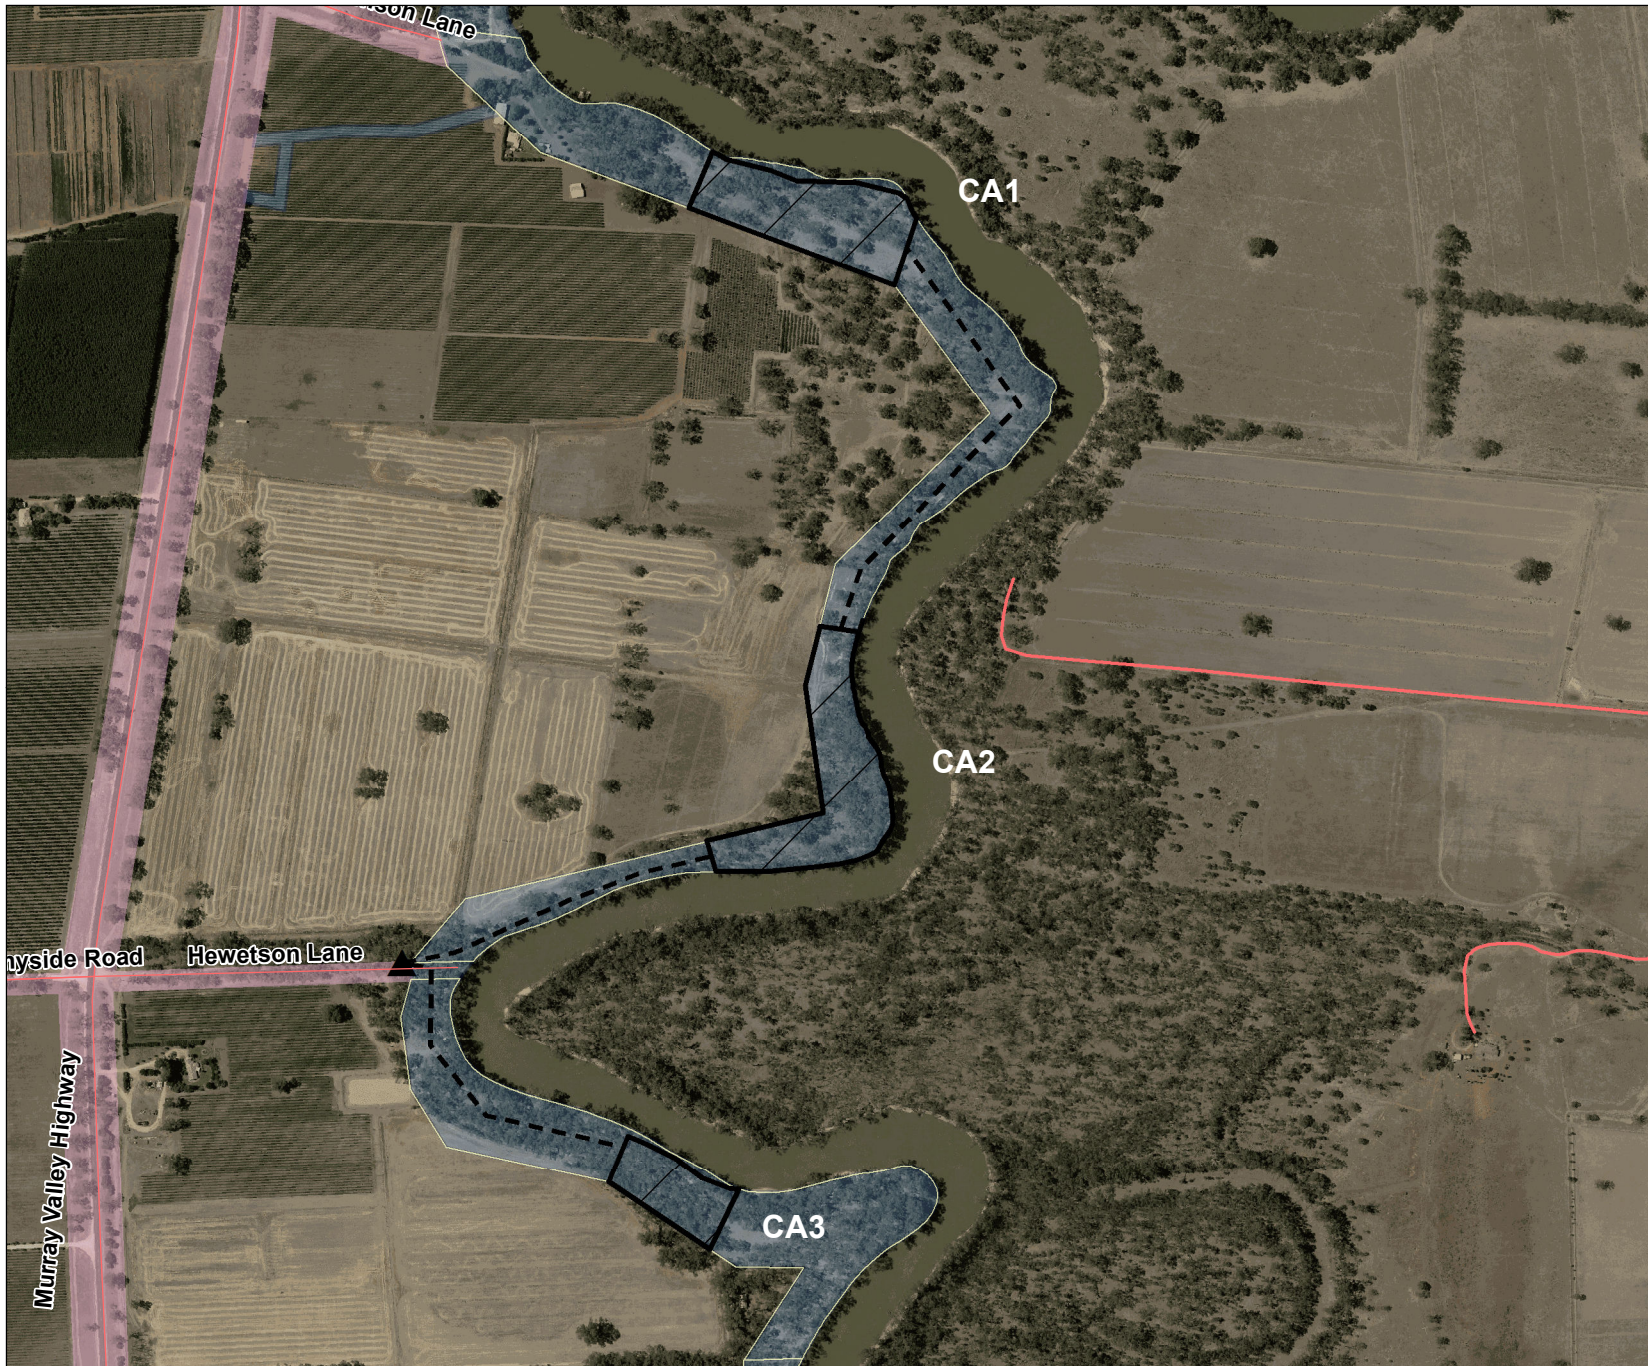

# Murray River - Piangil Camping Area 1, 2 & 3 (0100691 & 0105159)

## Legend

-  Designated area
-  Parking area
-  Pedestrian access route
-  Licence area
-  Local Road
-  Unused road licence
-  Government road reserve
-  Crown land

Map produced by DEECA May 2023  
 Datum: GDA94  
 Projection: MGA Zone 54  
 Spatial data is sourced from the Victorian Spatial Data Library.  
 Copyright © The State of Victoria, Department of Energy, Environment and Climate Action, 2023