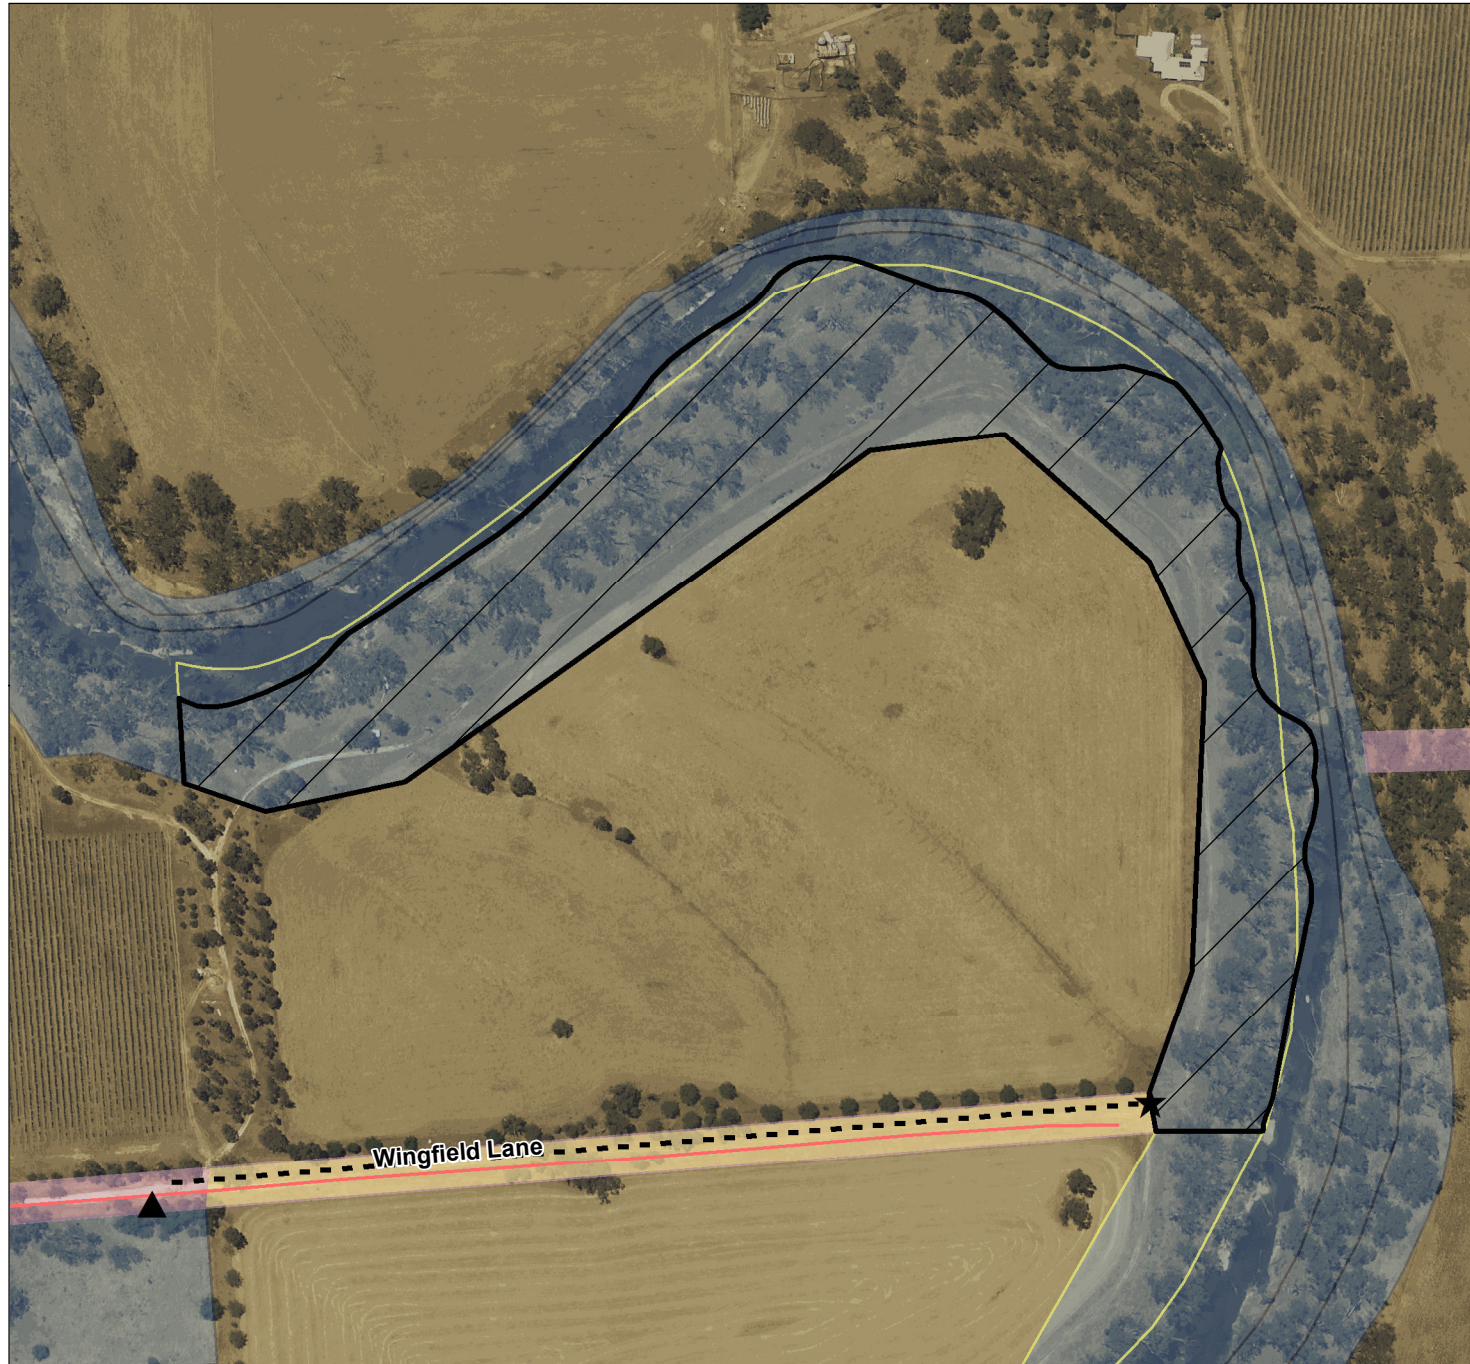

# Loddon River - Bridgewater Camping area 2 (0610767)

## Legend

- ▲ Parking area
- ★ Pedestrian access point
- - - Pedestrian access route
- ▭ Designated area
- Local Road
- ▭ Licence area
- ▭ Unused road licence
- ▭ Government road reserve
- ▭ Crown land

Map produced by DELWP April 2022  
Datum: GDA94  
Projection: MGA Zone 55  
Spatial data is sourced from the Victorian Spatial Data Library.  
Copyright © The State of Victoria,  
Department of Environment, Land, Water and Planning,  
2022