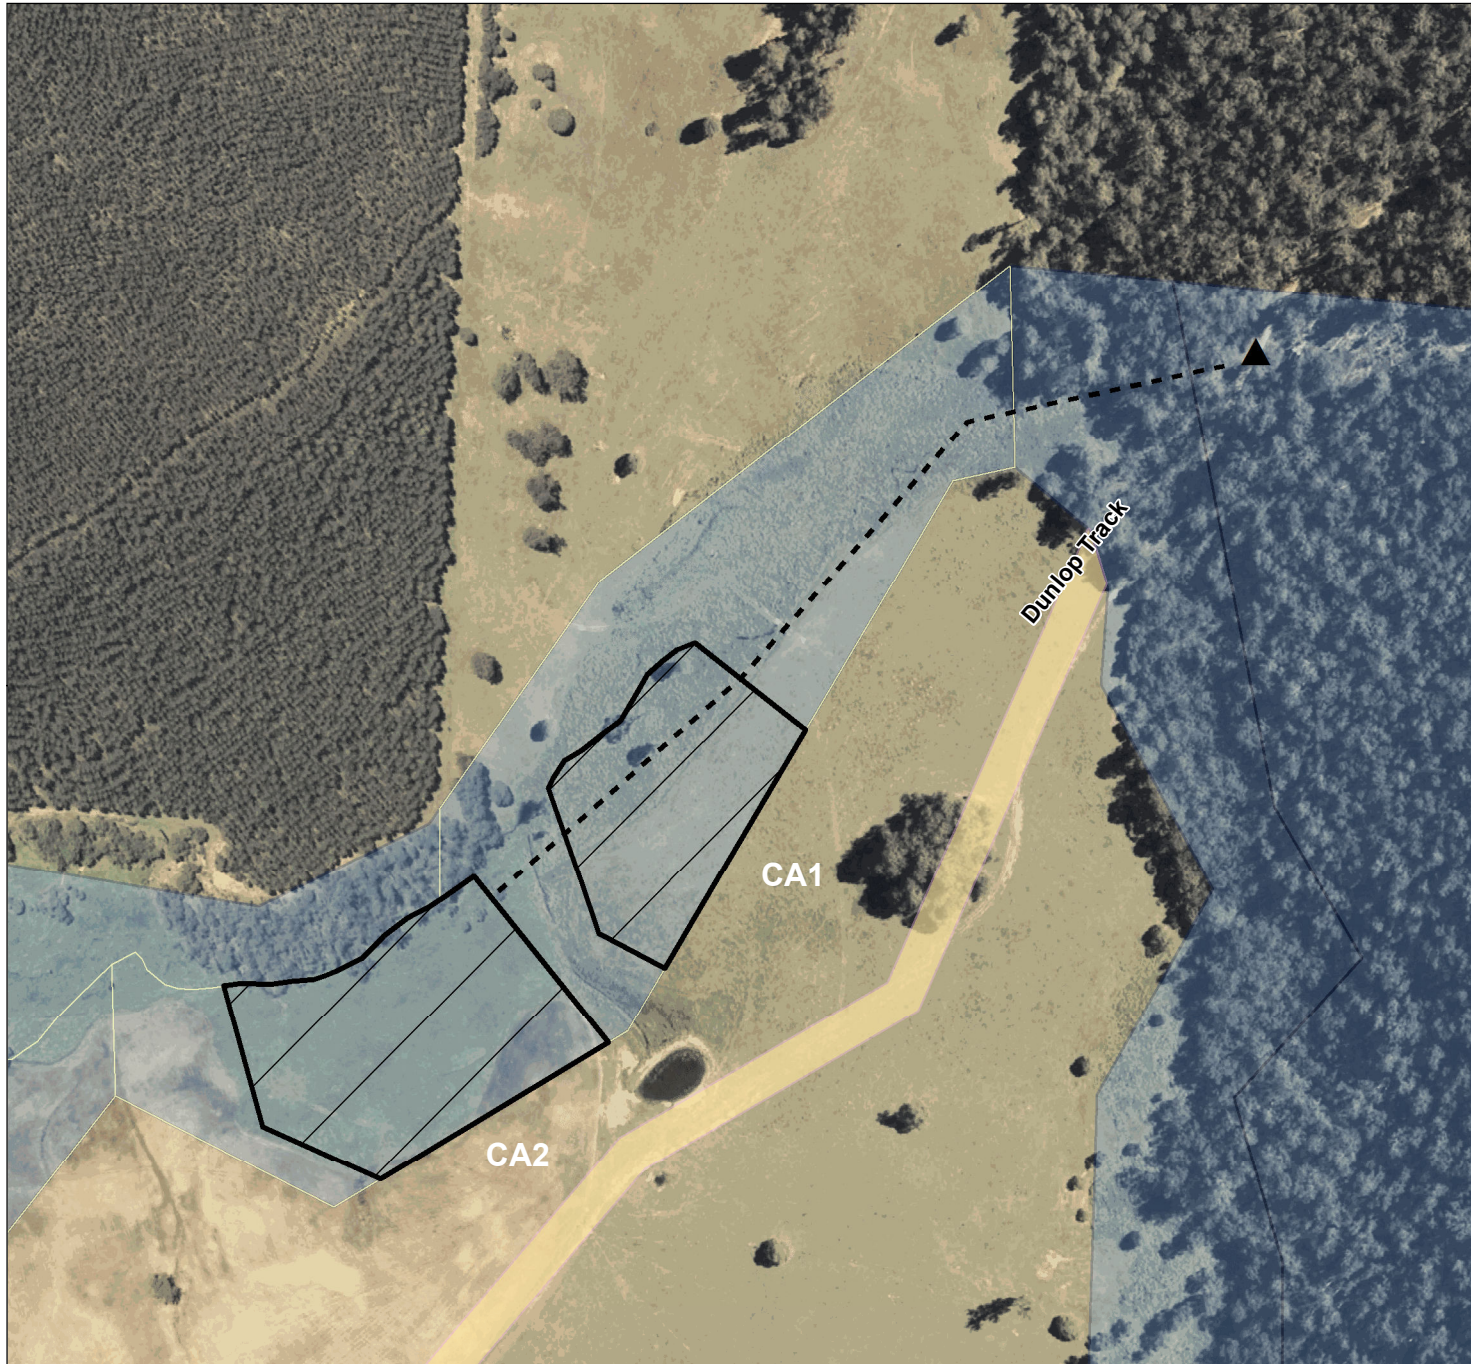

# Back Creek - Bendoc Camping Area 1 & 2 (1603745)

## Legend

- Designated area
- Parking area
- Pedestrian access point
- Pedestrian access route
- Licence area
- Local Road
- Unused road licence
- Government road reserve
- Crown land

Map produced by DELWP August 2022  
 Datum: GDA94  
 Projection: MGA Zone 55  
 Spatial data is sourced from the Victorian Spatial Data Library.  
 Copyright © The State of Victoria,  
 Department of Environment, Land, Water and Planning,  
 2022