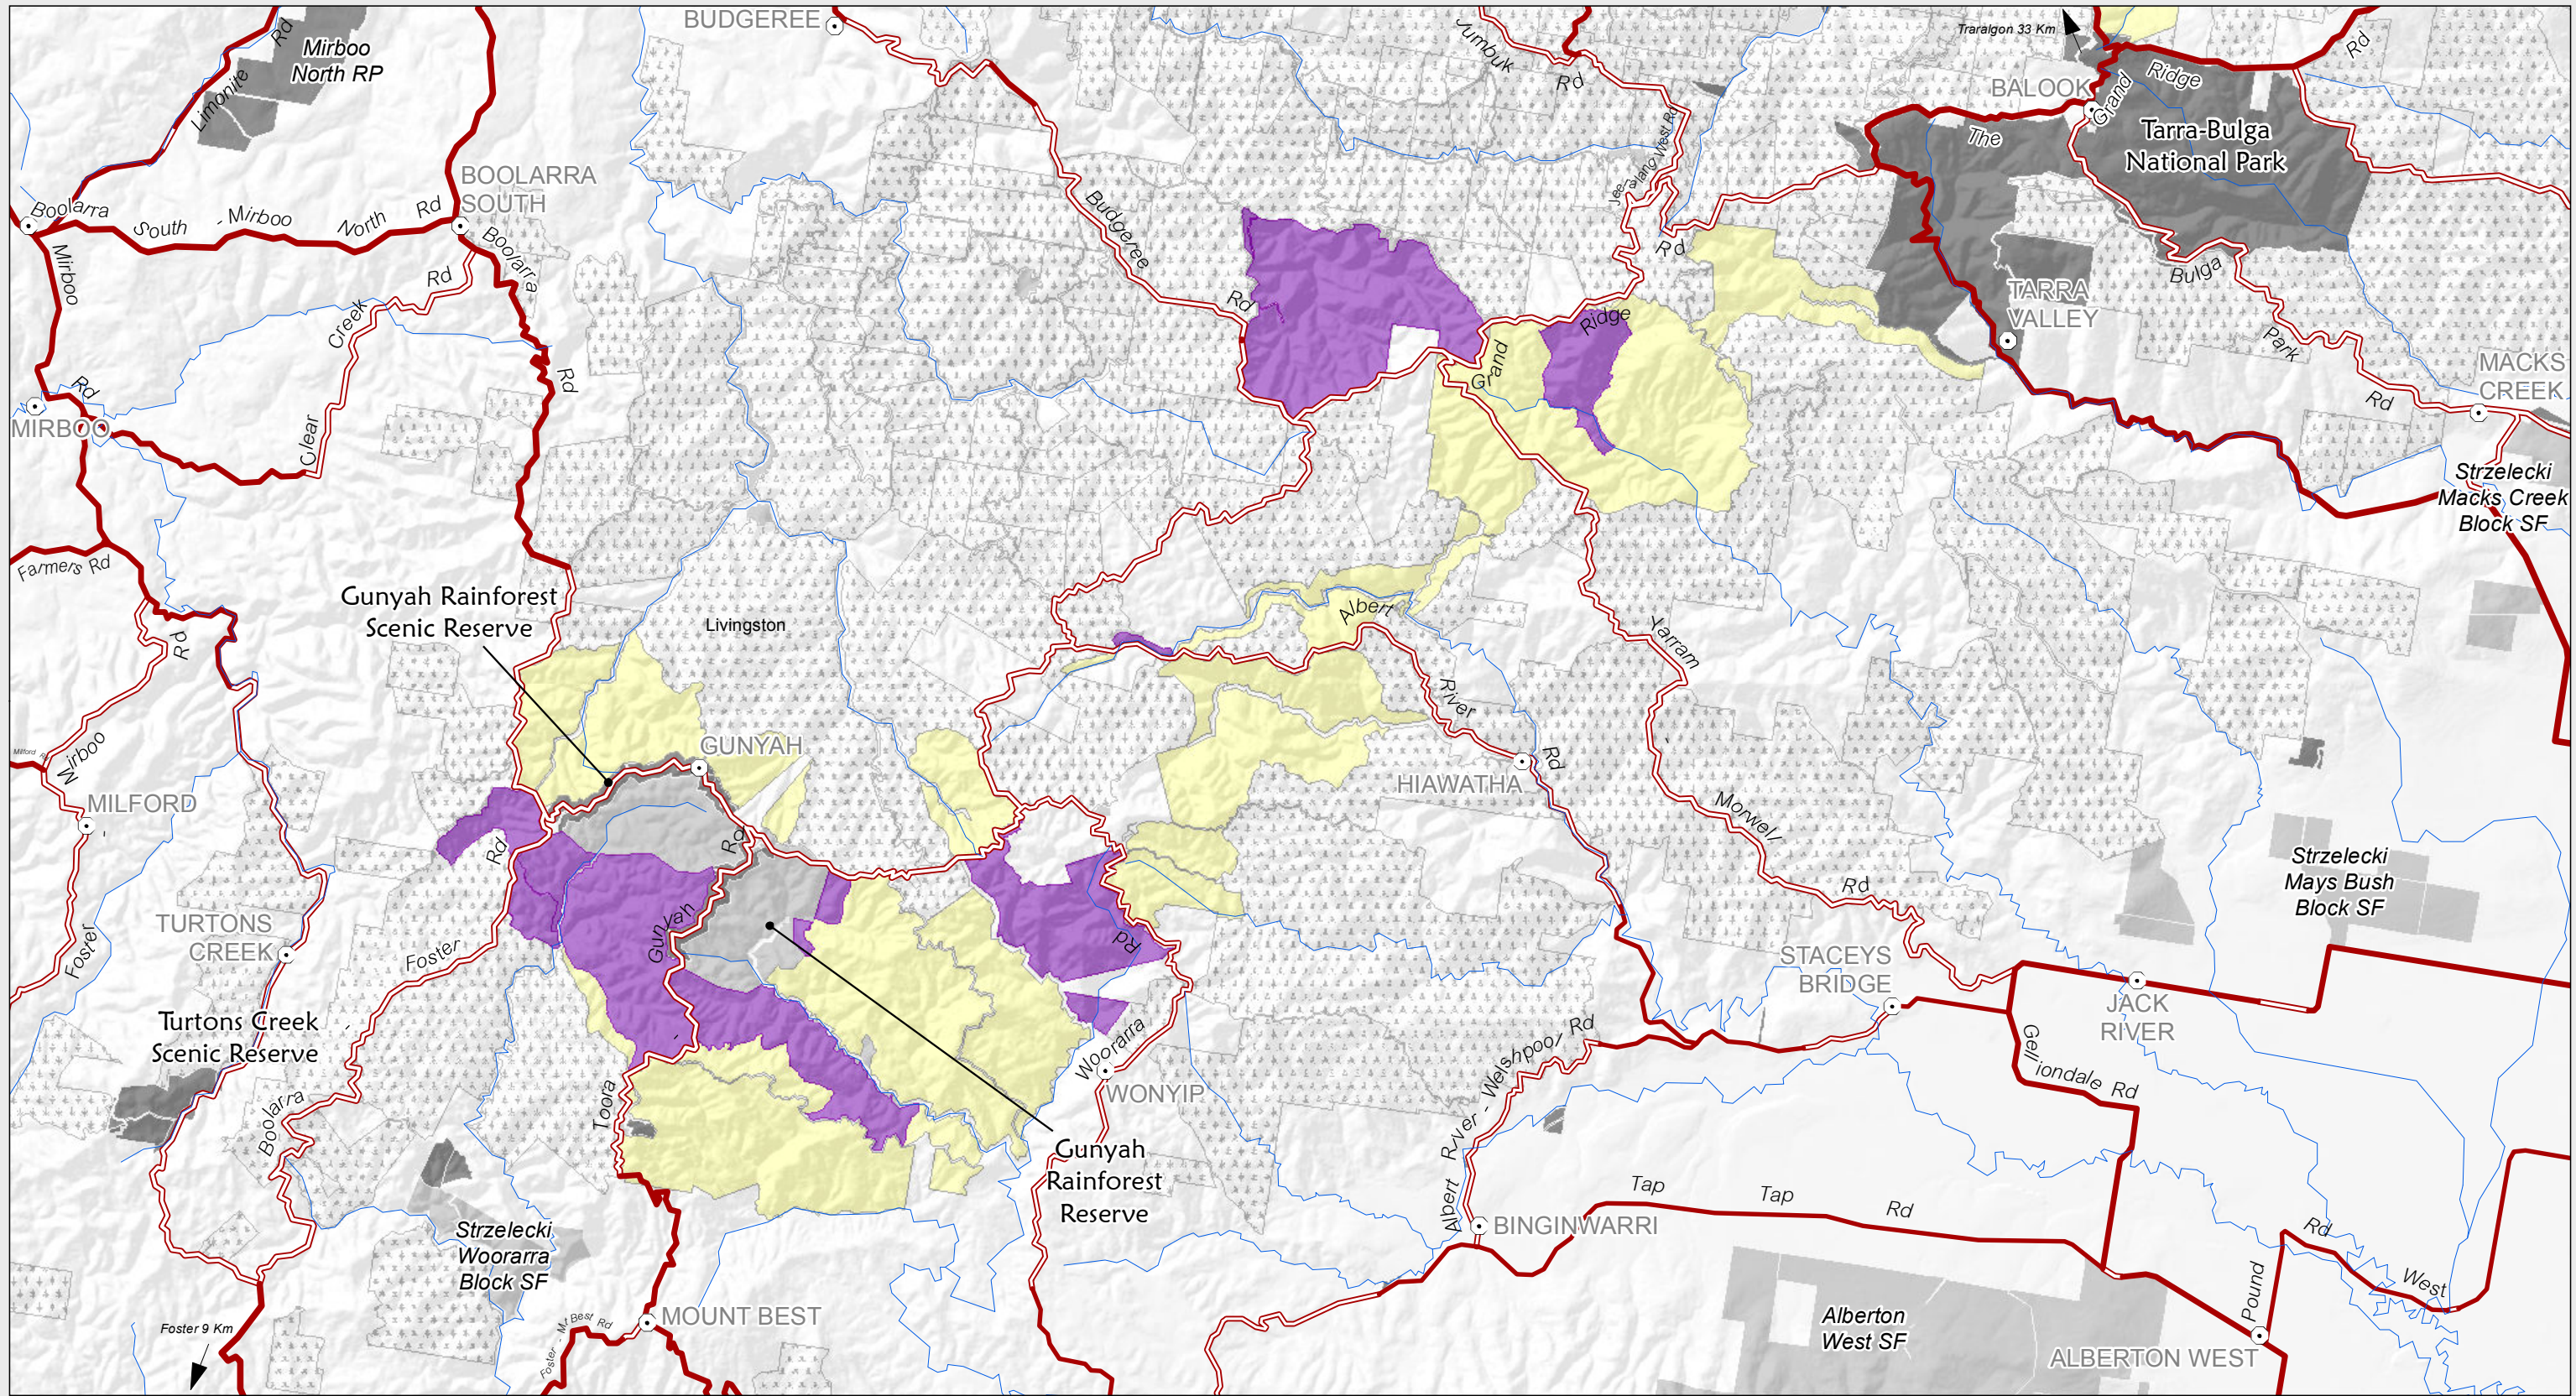

Brataualung Forest Park

Forest Park blocks

- Forest Park blocks

Other public land

- Parks and Reserves
- State Forest

- Cores and Links - managed by HVP Plantations, for handback by 2028 and inclusion in Forest Park
- HVP plantation - not part of Forest Park

- Main road - Sealed
- Main road - Unsealed

Map Scale 1:98,338

Disclaimer

This publication may be of assistance to you but the State of Victoria and its employees do not guarantee that the publication is without flaw of any kind or is wholly appropriate for your particular purpose and therefore disclaims all liability for any error, loss or other consequence which may arise from you relying on any information in this publication.

Produced by GIS unit, Traralgon. July 2018.
Ref: RGL1617-13

Accessibility

If you would like to receive this publication in an accessible format such as large print or black and white please telephone 136 186, or email customer.service@dse.vic.gov.au. Deaf, hearing impaired or speech impaired? Call us via the National Relay Service on 133 677 or visit www.relay.vic.gov.au

© The State of Victoria Department of Environment, Land, Water and Planning 2018