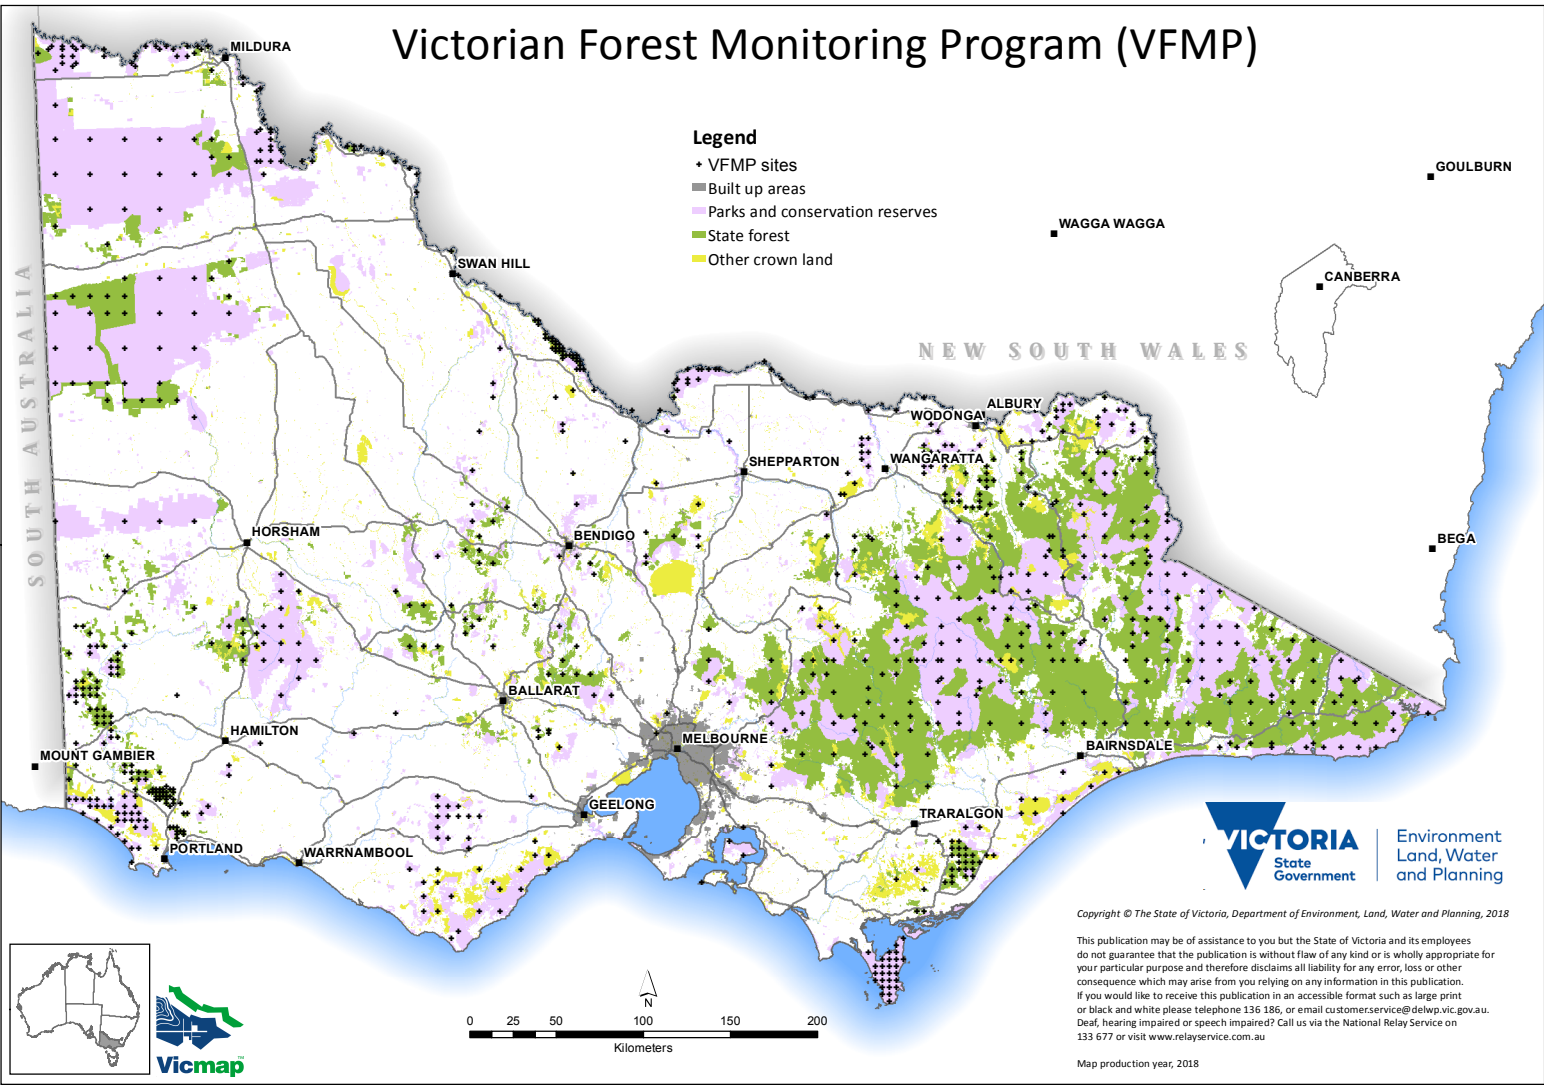

Victorian Forest Monitoring Program (VFMP)

Legend

- + VFMP sites
- Built up areas
- Parks and conservation reserves
- State forest
- Other crown land

SOUTH AUSTRALIA

NEW SOUTH WALES