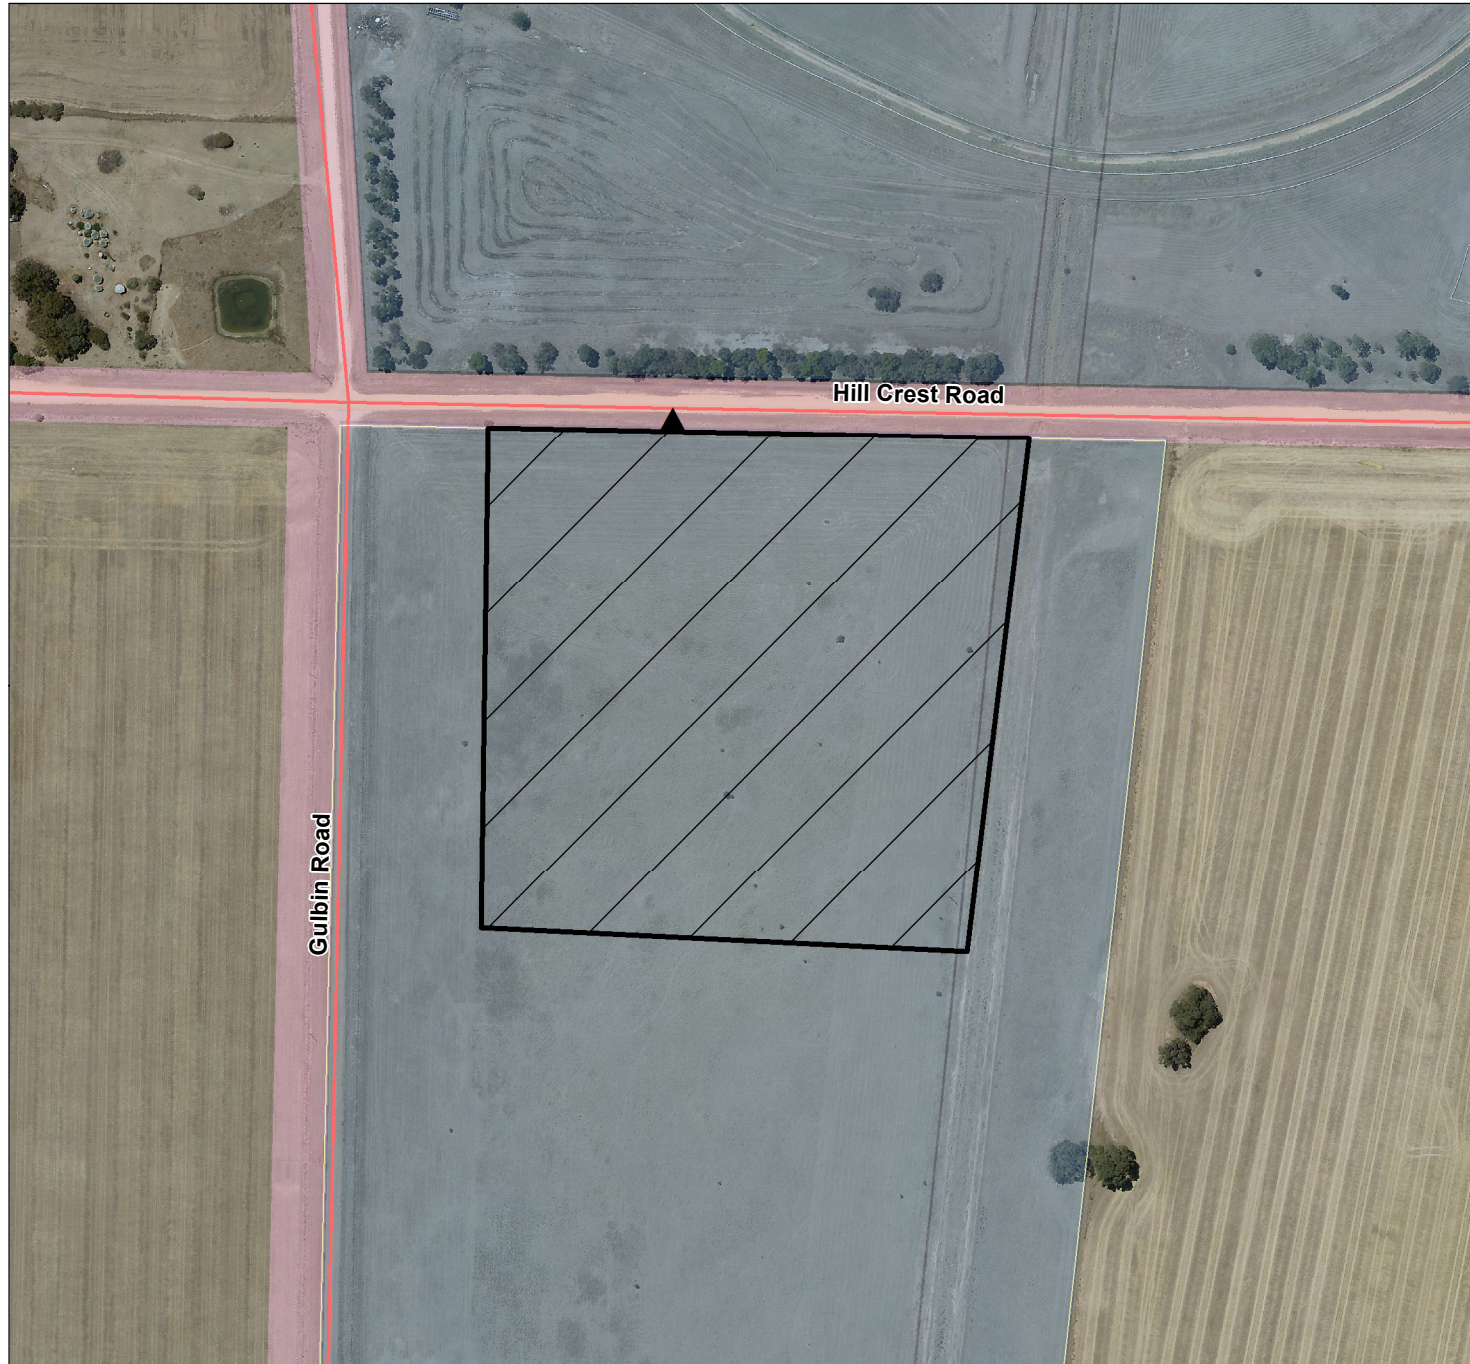

Marma Lake Channel - Murtoa Camping Area 1 (0208026)

Legend

-  Designated area
-  Parking area
-  Pedestrian access point
-  Pedestrian access route
-  Licence area
-  Local Road
-  Unused road licence
-  Government road reserve
-  Crown land

Map produced by DELWP November 2022
 Datum: GDA94
 Projection: MGA Zone 54
 Spatial data is sourced from the Victorian Spatial Data Library.
 Copyright © The State of Victoria,
 Department of Environment, Land, Water and Planning,
 2022