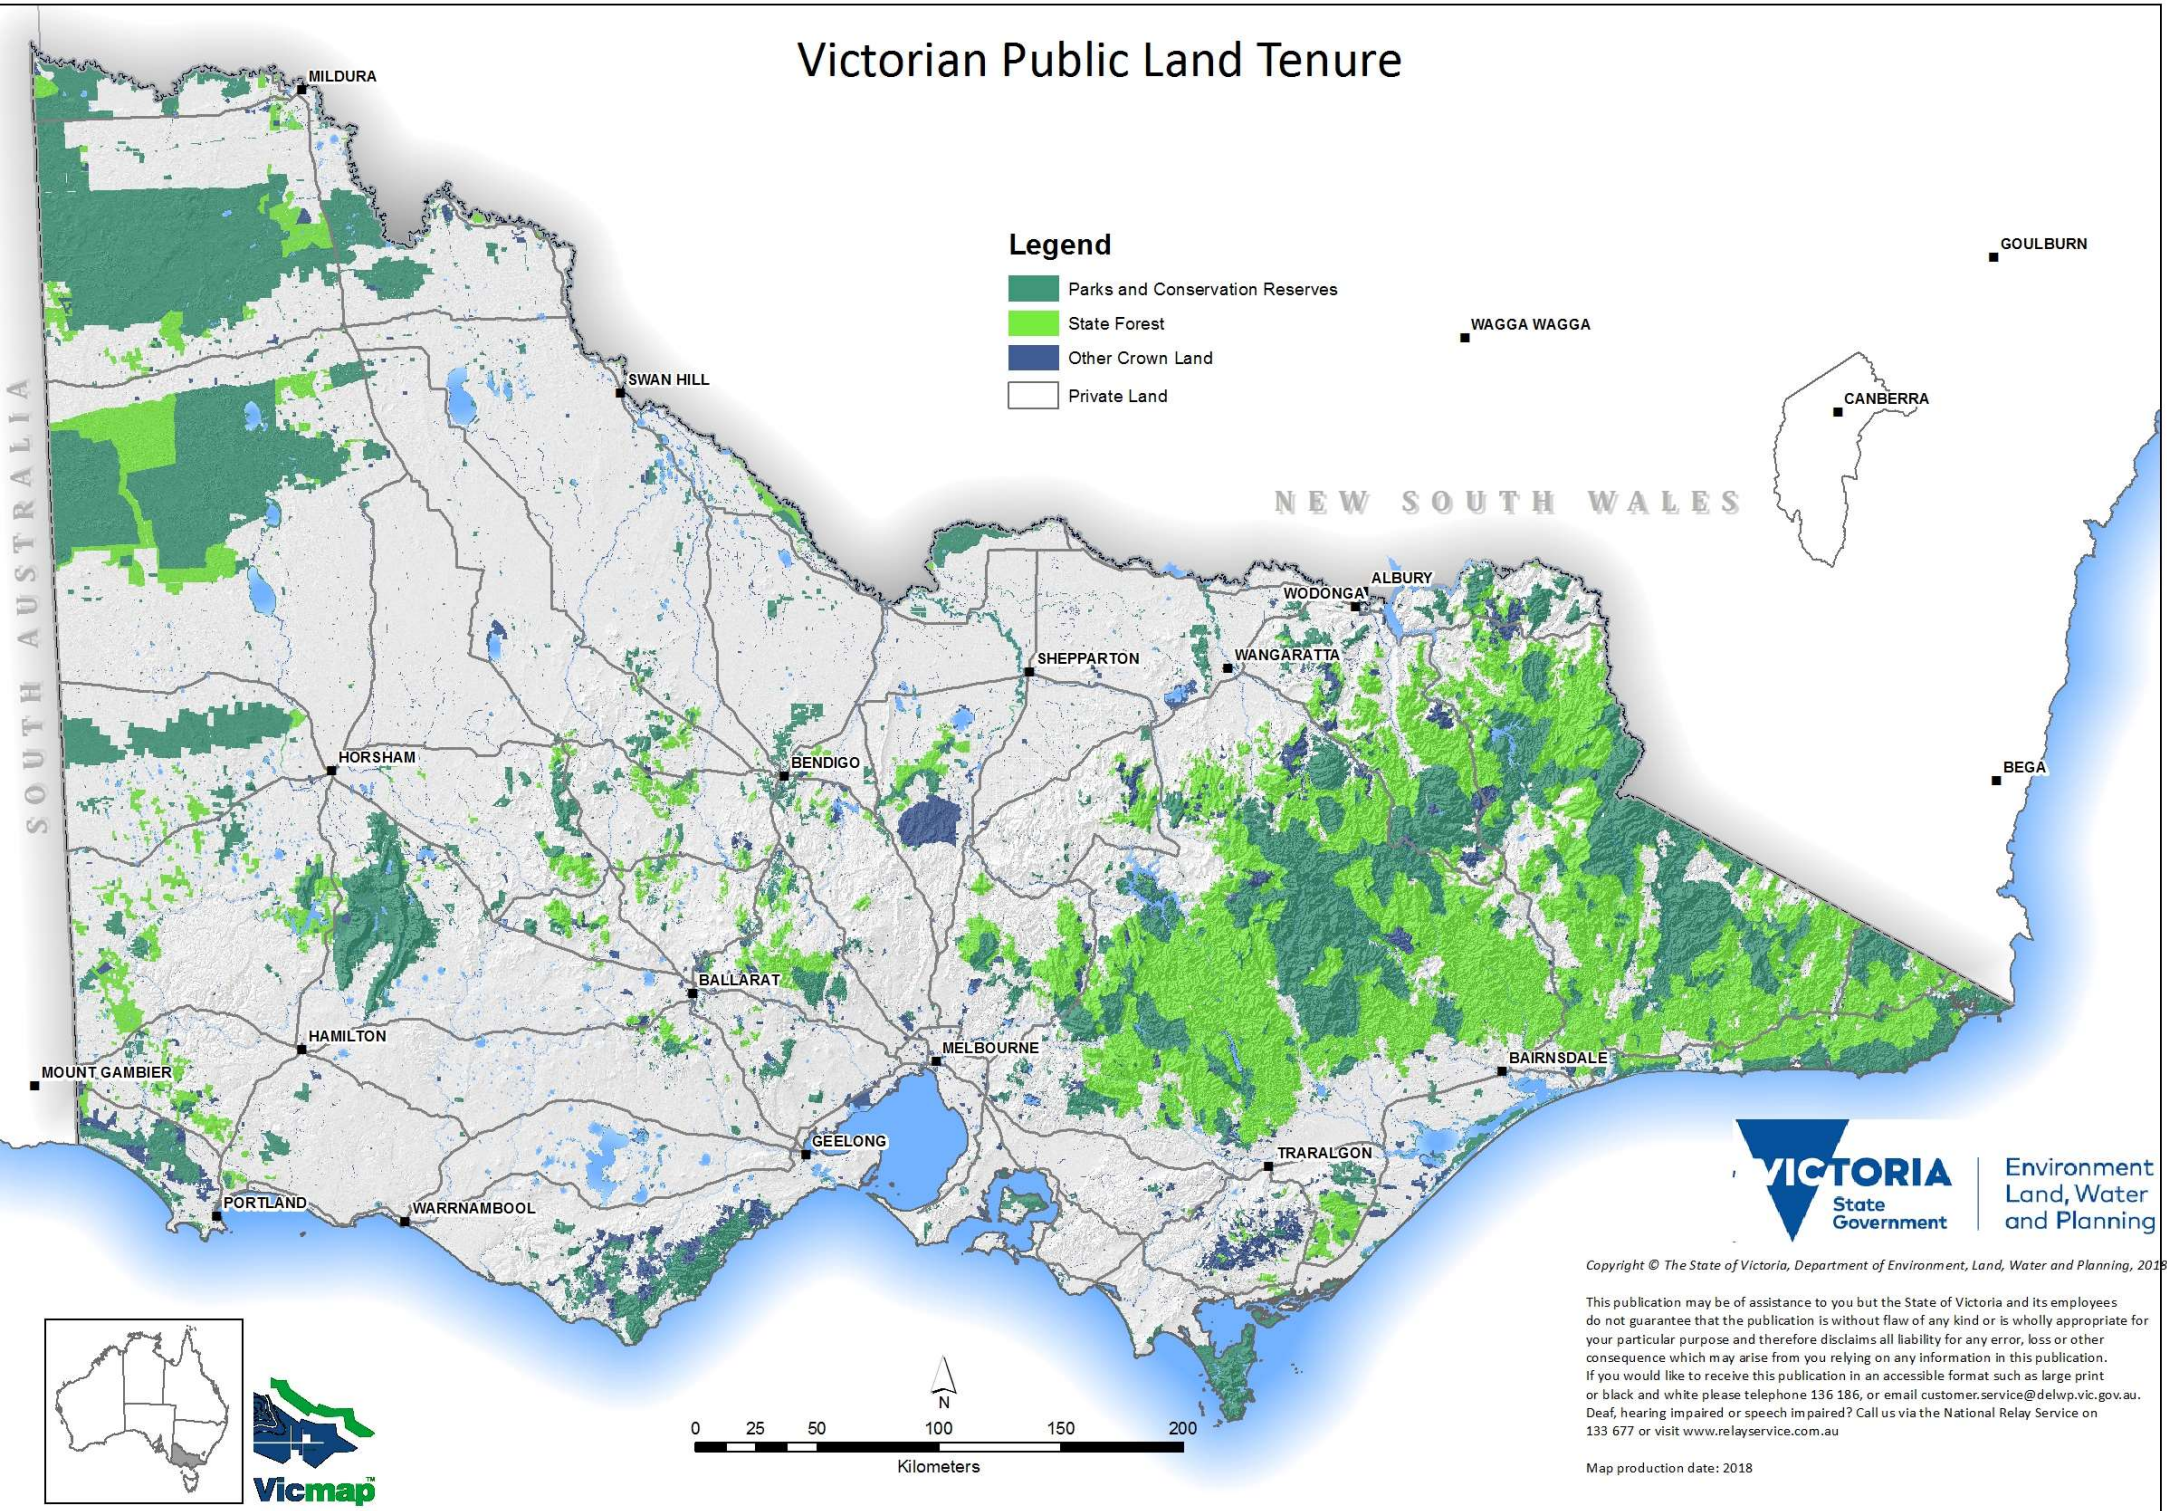

Victorian Public Land Tenure

Legend

- Parks and Conservation Reserves
- State Forest
- Other Crown Land
- Private Land

Copyright © The State of Victoria, Department of Environment, Land, Water and Planning, 2018

Map production date: 2018